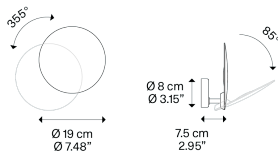

Puzzle Round single

Light source

LED  
3000 K  
18 W / 1800 lm  
120 V  
CRI 92  
MacAdam 3-Step

LED included

Structure: Metal

	Code
 Matte White – 9016	159302
 Coppery Bronze	159305
 Matte Black – 9005	159310

Net weight: 1.32 lbs

Parcels: 1

IP20

Energy Saving 

Dim Triac 

Options of Puzzle Round

Puzzle Round double