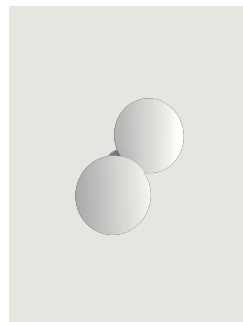

Puzzle Round,  
Design by Studio Italia Design

Model Puzzle Round single

With its soft shapes, flexible joints and LED light source, Puzzle Round can be adjusted at will to create striking light effects on walls and ceilings. The unobtrusive aesthetics and the three available finishes make it perfect for the most varied living contexts.

Puzzle Round single

Light source

LED  
3000 K  
18 W / 1800 lm  
120 V  
CRI 92  
MacAdam 3-Step

LED included

Structure: Metal

	Code
 Matte White – 9016	159302
 Coppery Bronze	159305
 Matte Black – 9005	159310

Net weight: 1.32 lbs

Parcels: 1

IP20

Energy Saving 

Dim Triac 

Options of Puzzle Round

Puzzle Round double