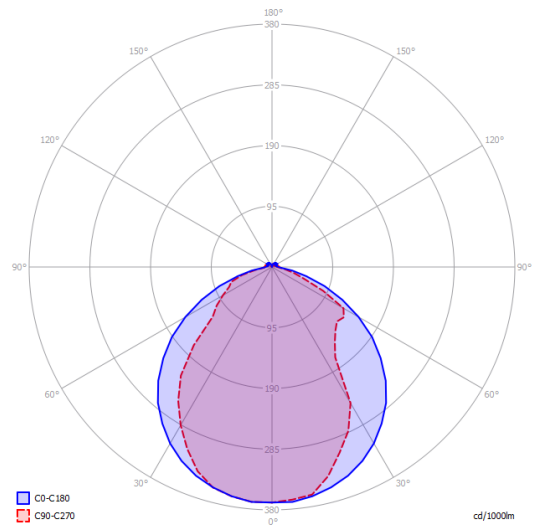

Puzzle Round double

Light source

LED
3000 K
2 x 18 W / 3600 lm
120 V
CRI 92
MacAdam 3-Step

LED included

Structure: Metal

	Code
 Matte White – 9016	159304
 Coppery Bronze	159306
 Matte Black – 9005	159312

Net weight: 2.43 lbs

Parcels: 1

IP20

Energy Saving 

Dim Triac 

LODES

Puzzle Round double

LED
 3000 K
 2 x 18 W / 3600 lm
 120 V
 CRI 92
 MacAdam 3-Step

Polar diagram

Options of Puzzle Round

Puzzle Round single