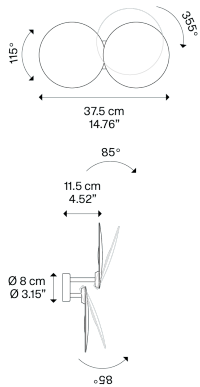

Puzzle Round double

Light source

LED
3000 K
2 x 18 W / 3600 lm
120 V
CRI 92
MacAdam 3-Step

LED included

Structure: Metal

	Code
 Matte White – 9016	159304
 Coppery Bronze	159306
 Matte Black – 9005	159312

Net weight: 2.43 lbs

Parcels: 1

IP20

Energy Saving 

Dim Triac 

LODES

Puzzle Round double

LED
 3000 K
 2 x 18 W / 3600 lm
 120 V
 CRI 92
 MacAdam 3-Step

Polar diagram