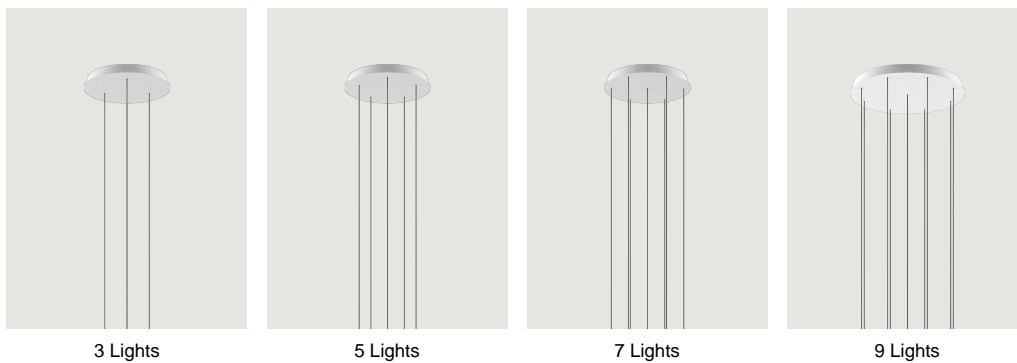

### Model 3 Lights

Lodes's multiple round canopy (*Round Cluster System*) is a circular system for hanging suspension lights from the ceiling. It is a decorative element fitted with a variable but predefined number of holes and used to create more or less compact clusters of light fixtures based on the type of space and ceiling.

### Model 5 Lights

Lodes's multiple round canopy (*Round Cluster System*) is a circular system for hanging suspension lights from the ceiling. It is a decorative element fitted with a variable but predefined number of holes and used to create more or less compact clusters of light fixtures based on the type of space and ceiling.

### Options of Round Cluster System

3 Lights

5 Lights

7 Lights

9 Lights