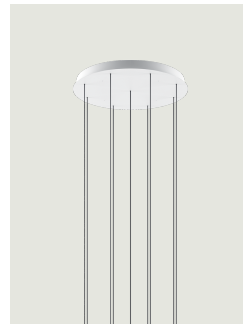

Nostalgia small	Light source	Structure: Metal	Diffuser: Blown glass	Code
	LED 3000 K 9 W 850 lm 120 V CRI 92 MacAdam 3-Step  LED included	 Black	 Clear	15425 0030U
		 Black	 Glossy Smoke	15425 4330U
		 Black	 Glossy Bronze	15425 4630U
		 Black	 Gold	15425 5030U
		 Black	 Rose Gold	15425 5530U
		 Chrome	 Clear	15422 0030U
		 Chrome	 Glossy Smoke	15422 4330U
		 Chrome	 Glossy Bronze	15422 4630U
		 Chrome	 Gold	15422 5030U
		 Chrome	 Rose Gold	15422 5530U

Nostalgia medium	Light source	Structure: Metal	Diffuser: Blown glass	Code
	LED 3000 K 9 W 850 lm 120 V CRI 92 MacAdam 3-Step  LED included	 Black	 Clear	15426 0030U
		 Black	 Glossy Smoke	15426 4330U
		 Black	 Glossy Bronze	15426 4630U
		 Black	 Gold	15426 5030U
		 Black	 Rose Gold	15426 5530U
		 Chrome	 Clear	15423 0030U
		 Chrome	 Glossy Smoke	15423 4330U
		 Chrome	 Glossy Bronze	15423 4630U
		 Chrome	 Gold	15423 5030U
		 Chrome	 Rose Gold	15423 5530U

### Model 3 Lights

Lodes's multiple round canopy (*Round Cluster System*) is a circular system for hanging suspension lights from the ceiling. It is a decorative element fitted with a variable but predefined number of holes and used to create more or less compact clusters of light fixtures based on the type of space and ceiling.

### Options of Round Cluster System

5 Lights

7 Lights

9 Lights

14 Lights