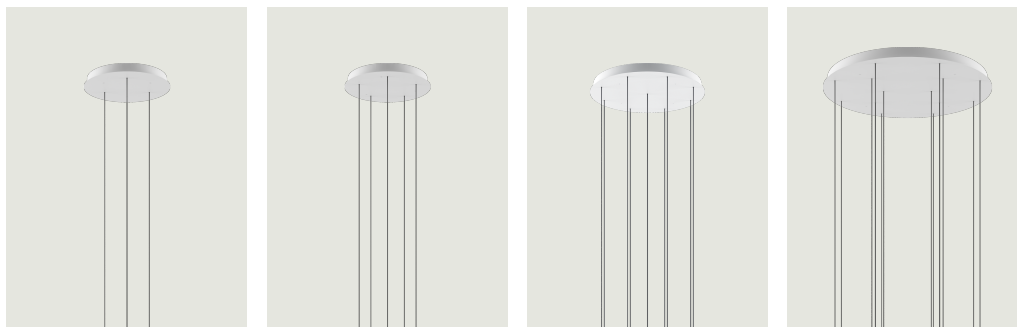

Net weight: 1.46 lbs

Parcels: 2

IP20

Energy Saving 

Dim Triac 

Cluster suspension lamps must be installed on a *canopy*: find out more on [lodes.com/en/canopies](https://lodes.com/en/canopies)

Nostalgia,  
Design by Dima Loginoff

### Model 3 Lights

Lodes's multiple round canopy (*Round Cluster System*) is a circular system for hanging suspension lights from the ceiling. It is a decorative element fitted with a variable but predefined number of holes and used to create more or less compact clusters of light fixtures based on the type of space and ceiling.

### Model 5 Lights

Lodes's multiple round canopy (*Round Cluster System*) is a circular system for hanging suspension lights from the ceiling. It is a decorative element fitted with a variable but predefined number of holes and used to create more or less compact clusters of light fixtures based on the type of space and ceiling.

### Options of Round Cluster System

3 Lights

5 Lights

9 Lights

14 Lights