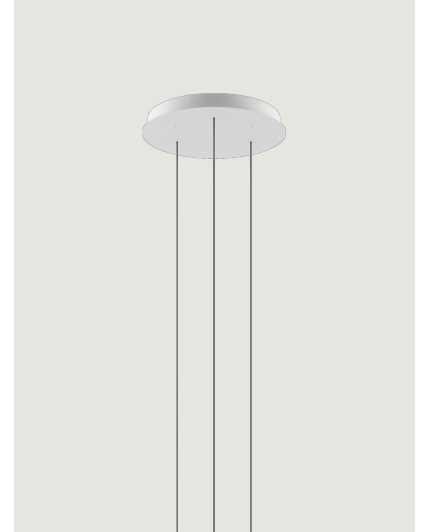

Net weight: 1.65 lbs

Parcels: 2

IP20

Energy Saving 

Dim Triac 

Cluster suspension lamps must be installed on a *canopy*: find out more on [lodes.com/en/canopies](https://lodes.com/en/canopies)

Nostalgia,  
Design by Dima Loginoff

Net weight: 2.25 lbs

Parcels: 2

IP40

Energy Saving 

Dim Triac 

Cluster suspension lamps must be installed on a *canopy*: find out more on [lodes.com/en/canopies](https://lodes.com/en/canopies)

## Round Cluster System

### Model 3 Lights

Lodes's multiple round canopy (*Round Cluster System*) is a circular system for hanging suspension lights from the ceiling. It is a decorative element fitted with a variable but predefined number of holes and used to create more or less compact clusters of light fixtures based on the type of space and ceiling.