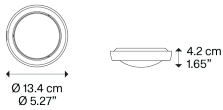

Nautilus Spot

Light source

LED
3000 K
10 W / 850 lm
120 V
CRI 90
MacAdam 3-Step

LED included

Structure: Metal

	Code
 Matte White – 9010	165839
 Matte Black – 9005	165840
 Chrome	165843
 Matte Champagne	165844

Net weight: 1.23 lbs

Parcels: 1

IP20

Energy Saving 

Dim Triac 

LODES

Nautilus Spot

Polar diagram