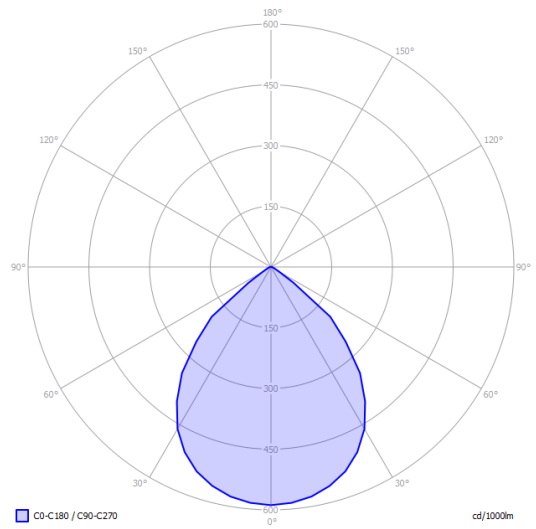

LODES

Nautilus Spot

Polar diagram

LED
3000 K
10 W / 850 lm
120 V
CRI 90
MacAdam 3-Step