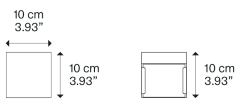

Laser,
Design by Studio Italia Design

Model Laser 10 × 10 LED

Laser is a compact, versatile light fixture in the shape of a box with an attractive architectural look. From its painted steel structure, available in two sizes and three different finishes, the LED light source diffuses a functional and evocative two-way light that creates plays of light and shadow on the wall.

Laser 10 × 10 LED

Light source

LED
3000 K
18 W / 1800 lm
120 V
CRI 92
MacAdam 3-Step

LED included

Structure: Metal

	Code
 Matte White – 9010	036425
 Coppery Bronze	036426
 Matte Black – 9005	036433

Net weight: 1.32 lbs