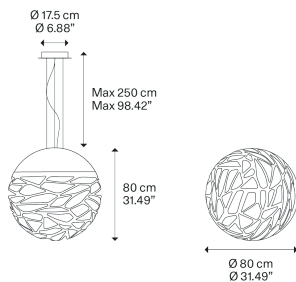

Kelly small sphere 40

Light source

Medium Base
E26 LED
3 x 25 W
(W / L max 4.72")

Structure: Metal

- Matte White – 9010
- Copperty Bronze

Diffuser: Glass

- Polished White
- Polished White

Code

141303
141249

Net weight: 12.13 lbs

Parcels: 2

IP20

Energy Saving

Dim

Kelly sphere,
Design by Andrea Tosetto

Model Kelly medium sphere 50

Kelly medium sphere 50

Light source

Medium Base
E26 LED
3 x 25 W
(W / L max 4.72")

Structure: Metal

● Matte White – 9010

● Coppery Bronze

Diffuser: Glass

● Polished White

Kelly large sphere 80

Light source

Medium Base
E26 LED
3 x 25 W
(W / L max 4.72")

Structure: Metal

- Matte White – 9010
- Coppery Bronze

Diffuser: Glass

- Polished White
- Polished White

Code