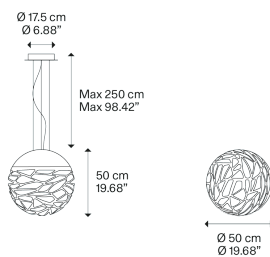

Kelly small sphere 40

Light source

Medium Base
E26 LED
3 x 25 W
(W / L max 4.72")

Structure: Metal

- Matte White – 9010
- Copperty Bronze

Diffuser: Glass

- Polished White
- Polished White

Code

141303
141249

Net weight: 12.13 lbs

Parcels: 2

IP20

Energy Saving

Dim

Kelly sphere,
Design by Andrea Tosetto

Model Kelly medium sphere 50

Kelly medium sphere 50

Light source

Medium Base
E26 LED
3 x 25 W
(W / L max 4.72")

Structure: Metal

● Matte White – 9010

● Coppery Bronze

Diffuser: Glass

● Polished White

Kelly large sphere 80

Light source

Medium Base
E26 LED
3 x 25 W
(W / L max 4.72")

Structure: Metal

- Matte White – 9010
- Coppery Bronze

Diffuser: Glass

- Polished White
- Polished White

Code