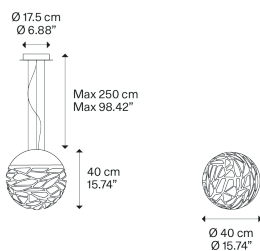

Kelly small sphere 40

Light source

Medium Base
E26 LED
3 x 25 W
(W / L max 4.72")

Structure: Metal

- Matte White – 9010
- Copperty Bronze

Diffuser: Glass

- Polished White
- Polished White

Code

141303
141249

Net weight: 12.13 lbs

Parcels: 2

IP20

Energy Saving

Dim

Kelly sphere,
Design by Andrea Tosetto

Model Kelly medium sphere 50

Kelly medium sphere 50

Light source

Medium Base
E26 LED
3 x 25 W
(W / L max 4.72")

Structure: Metal

● Matte White – 9010

● Coppery Bronze

Diffuser: Glass

● Polished White

Kelly large sphere 80

Light source

Medium Base
E26 LED
3 x 25 W
(W / L max 4.72")

Structure: Metal

- Matte White – 9010
- Coppery Bronze

Diffuser: Glass

- Polished White
- Polished White

Code