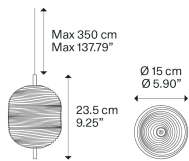

Jefferson small

Light source

LED  
2700 K  
3 W / 450 lm  
350 mA  
CRI 90  
MacAdam 3-Step

LED included

Structure: Metal

 Black Chrome  
 Gold

Diffuser: Bohemian crystal

 Clear Crystal  
 Clear Crystal