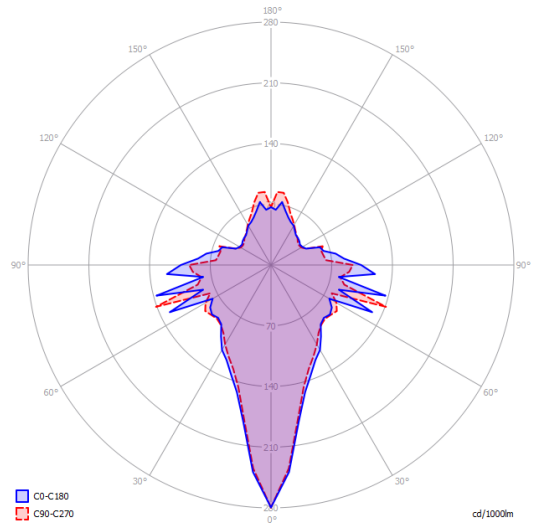

LODES

Jefferson small

Polar diagram

LED
2700 K
3 W / 450 lm
350 mA
CRI 90
MacAdam 3-Step