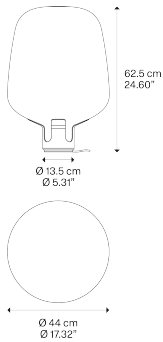

Flar medium

Light source

Medium base E26
Tubular LED

W / L 25cm – 9.84"

1 x 25 W

Structure: Metal

Champagne

Champagne

19182 6800U

19182 8600U

19183 6800U

19183 8600U

Net weight: 14.93 lbs

Parcels: 2

IP20

Energy Saving

Dim Triac

ERC

Options of Flar

Flar large

Led Filament E27 – 6 W

Led Filament E27 – 7 W

Flar,
Design by Patrick Norguet

Model Flar large

Flar large

Light source

Medium base E26
Tubular LED

W / L 30cm – 11.8"

1 x 25 W

Structure: Metal

Champagne

Champagne