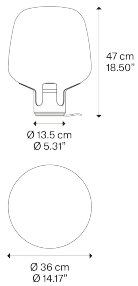

Flar medium

Light source

Medium base E26
Tubular LED

W / L 25cm – 9.84"

1 x 25 W

Structure: Metal

Champagne

Champagne

Flar large

Light source

Medium base E26
Tubular LED

W / L 30cm – 11.8"

1 x 25 W

Structure: Metal

Champagne

Champagne