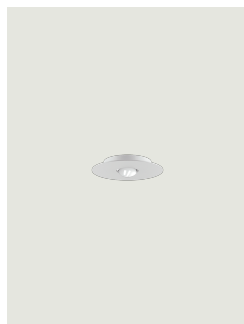

Bugia,
Design by Studio Italia Design

Model Bugia Mega

Round, compact forms featuring elegant finishes with a centre that shines like a precious stone. Once lit up, Bugia amazes with the unexpected effect of its light. A surprising and harmonious balance between direct and indirect light, diffused both downward and up toward the ceiling. A rich family of ceiling lights, in *Single, Double, Triple* and now also *Mega* versions.

Diffuser: Methacrylate

White
Gold
Chrome
Glossy Bronze
Glossy Black – 9005

Code

161453
161454
161455
161456
161464

Net weight: 9.70 lbs

Parcels: 2

IP20

Energy Saving

Dim Triac

Bugia Mega

Polar diagram

LED
3000 K
3 x 18 W / 5400 lm
120 V
CRI 90
MacAdam 3-Step

Options of Bugia

Bugia Single

Bugia Double

Bugia Tri