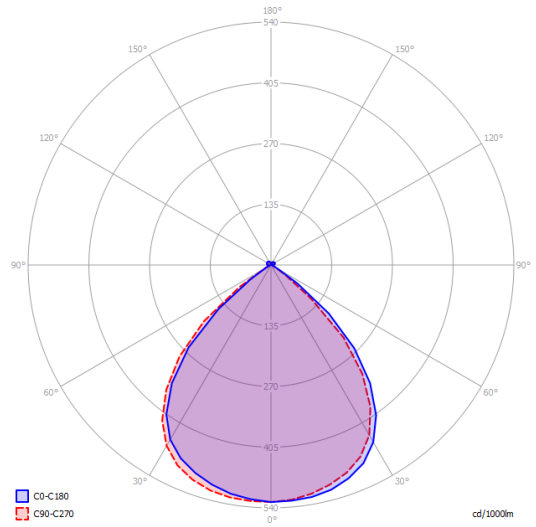

Diffuser: Methacrylate

White
Gold
Chrome
Glossy Bronze
Glossy Black – 9005

Code

161453
161454
161455
161456
161464

Net weight: 9.70 lbs

Parcels: 2

IP20

Energy Saving

Dim Triac

Bugia Mega

Polar diagram

LED
3000 K
3 x 18 W / 5400 lm
120 V
CRI 90
MacAdam 3-Step

Options of Bugia

Bugia Single

Bugia Double

Bugia Tri