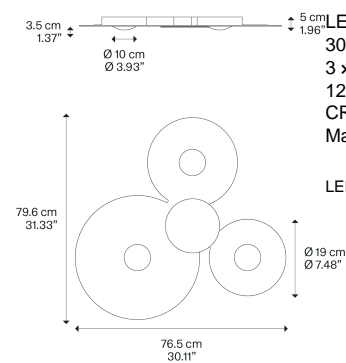

Bugia Mega

Light source

LED
3000 K
3 x 18 W / 5400 lm
120 V
CRI 90
MacAdam 3-Step

LED included

Structure: Metal

Matte White – 9010
Matte White – 9010
Matte White – 9010
Matte White – 9010
Matte White – 9010

Diffuser: Methacrylate

White
Gold
Chrome
Glossy Bronze
Glossy Black – 9005

Code

161453
161454
161455
161456
161464

Net weight: 9.70 lbs

Parcels: 2

IP20

Energy Saving

Dim Triac

Bugia Mega

Polar diagram

LED
3000 K
3 x 18 W / 5400 lm
120 V
CRI 90
MacAdam 3-Step

Options of Bugia

Bugia Single

Bugia Double

Bugia Tri