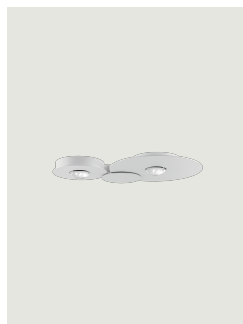

Bugia,
Design by Studio Italia Design

Model Bugia Mega

Round, compact forms featuring elegant finishes with a centre that shines like a precious stone. Once lit up, Bugia amazes with the unexpected effect of its light. A surprising and harmonious balance between direct and indirect light, diffused both downward and up toward the ceiling. A rich family of ceiling lights, in *Single, Double, Triple* and now also *Mega* versions.

Bugia Mega

Light source

LED
3000 K
3 x 18 W / 5400 lm
120 V
CRI 90
MacAdam 3-Step

LED included

Structure: Metal

Matte White – 9010
Matte White – 9010
Matte White – 9010
Matte White – 9010
Matte White – 9010

Diffuser: Methacrylate

White
Gold
Chrome
Glossy Bronze
Glossy Black – 9005

Code

161453
161454
161455
161456
161464

Net weight: 9.70 lbs

Parcels: 2

IP20

Energy Saving

Dim Triac

Bugia Mega

Polar diagram

LED
3000 K
3 x 18 W / 5400 lm
120 V
CRI 90
MacAdam 3-Step

Options of Bugia

Bugia Single

Bugia Double

Bugia Tri