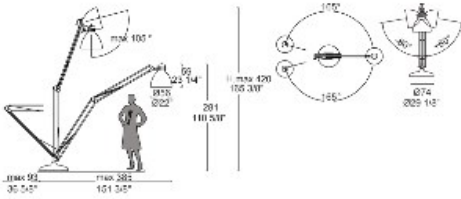

ARTICLE	THE GREAT JJ TERRA OUT DOOR G8,5 NERO NA
PRODUCT CODE	0308056380094
COLOR	Matte black
STRUCTURE	Aluminium
WEIGHT (LB)	121.8
VOLUME (FT³)	0.831
BULBS	G8,5

1 x 70W

LIGHT SOURCE	HID
CERTIFICATIONS	IP65