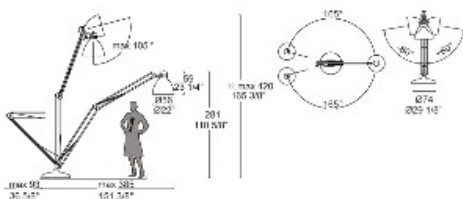

VOLUME (FT³)

0.831

BULBS

G8,5

1 x 70W

LIGHT SOURCE

HID

CERTIFICATIONS

IP65

MATTE LIGHT GREY / ALUMINIUM

DIMENSION

ARTICLE

THE GREAT JJ TERRA OUT DOOR G8,5 GRIGIO NA

PRODUCT CODE

0308056370094

COLOR