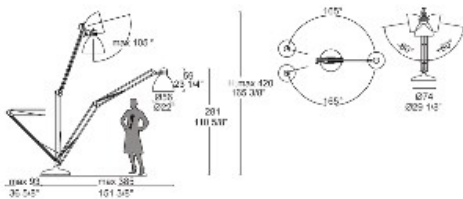

ARTICLE

THE GREAT JJ TERRA OUT DOOR G8,5 BIANCO NA

PRODUCT CODE

0308056360094

COLOR

matte white

STRUCTURE

Aluminium

WEIGHT (LB)

121.8

VOLUME (FT³)

0.831

BULBS

G8,5

1 x 70W

LIGHT SOURCE

HID

CERTIFICATIONS

IP65