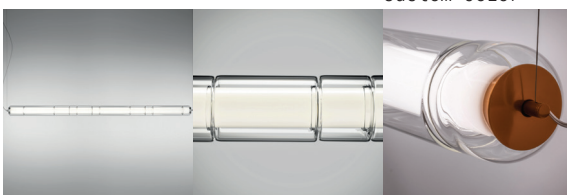

TECHNICAL SHEET

MATERIALS	Diffuser: Glass Structure: Aluminium
DIMENSIONS	Diffuser: Ø10cm L180cm [Ø4" 70 7/8"] Canopy: Ø40cm x 7cm x H4cm [Ø15 3/4" x 2 3/4" x 1 5/8"] Cable length: 300cm [118 1/8"]
FINISHES (DIFFUSER + STRUCTURE)	Transparent + Anodized Aluminium
LIGHT SOURCE	5 X LED STRIP 24V 43,75W (total) 5031 lm (nominal) 3000K CRI≥90 5 X LED STRIP 24V 43,75W (total) 4812 lm (nominal) 2700K CRI≥90
CONTROL	Phase-cut; 0/1-10V
MARKING	DRY LOCATION IP20
ON REQUEST	Customized structure colors

CONTROL	Phase-cut; 0/1-10V			
FINISH	SOURCE	CODE	QTY	TYPE
Transparent + Anodized Aluminium	3000K LED	0012408		
	2700K LED	0012409		

PROJECT NAME	
SPECIFIER NAME	

Custom color