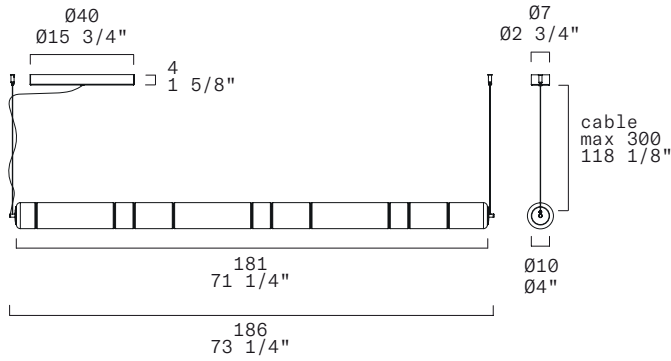

TECHNICAL SHEET

MATERIALS	Diffuser: Glass Structure: Aluminium
DIMENSIONS	Diffuser: Ø10cm L120,6cm [Ø4" 47 1/2"] Canopy: Ø40cm x 7cm x H4cm [Ø15 3/4" x 2 3/4" x 1 5/8"] Cable length: 300cm [118 1/8"]
FINISHES (DIFFUSER + STRUCTURE)	Transparent + Anodized Aluminium 
LIGHT SOURCE	5 X LED STRIP 24V 28,75W (total) 3306 lm (nominal) 3000K CRI≥90 5 X LED STRIP 24V 28,75W (total) 3162 lm (nominal) 2700K CRI≥90
CONTROL	Phase-cut; 0/1-10V
MARKING	DRY LOCATION IP20
ON REQUEST	Customized structure colors

CONTROL	Phase-cut; 0/1-10V			
FINISH	SOURCE	CODE	QTY	TYPE
Transparent + Anodized Aluminium	LED 3000K LED 2700K	0012410 0012411		

PROJECT NAME	
SPECIFIER NAME	

Custom color

We reserve the right to change our product specifications.
Please visit www.leucos.com for the latest product information

TECHNICAL SHEET

MATERIALS	Diffuser: Glass Structure: Aluminium
DIMENSIONS	Diffuser: Ø10cm L180cm [Ø4" 70 7/8"] Canopy: Ø40cm x 7cm x H4cm [Ø15 3/4" x 2 3/4" x 1 5/8"] Cable length: 300cm [118 1/8"]
FINISHES (DIFFUSER + STRUCTURE)	Transparent + Anodized Aluminium 
LIGHT SOURCE	5 X LED STRIP 24V 43,75W (total) 5031 lm (nominal) 3000K CRI≥90 5 X LED STRIP 24V 43,75W (total) 4812 lm (nominal) 2700K CRI≥90
CONTROL	Phase-cut; 0/1-10V
MARKING	DRY LOCATION IP20
ON REQUEST	Customized structure colors

CONTROL	Phase-cut; 0/1-10V			
FINISH	SOURCE	CODE	QTY	TYPE
Transparent + Anodized Aluminium	3000K LED	0012408		
	2700K LED	0012409		

PROJECT NAME	
SPECIFIER NAME	

Custom color

We reserve the right to change our product specifications.
Please visit www.leucos.com for the latest product information