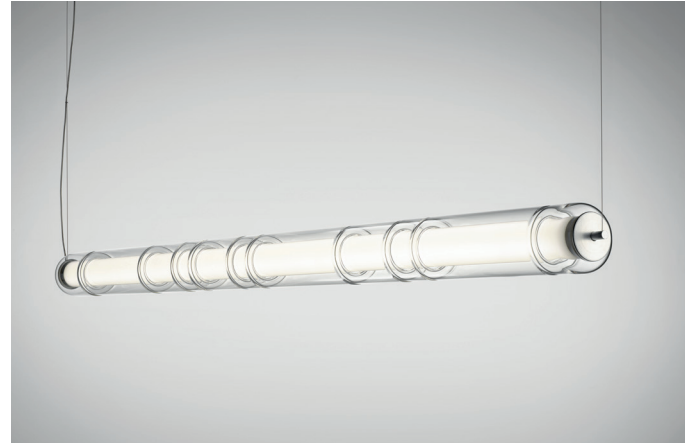

TECHNICAL SHEET

MATERIALS	Diffuser: Glass Structure: Aluminium
DIMENSIONS	Diffuser: Ø10cm L120,6cm [Ø4" 47 1/2"] Canopy: Ø40cm x 7cm x H4cm [Ø15 3/4" x 2 3/4" x 1 5/8"] Cable length: 300cm [118 1/8"]
FINISHES (DIFFUSER + STRUCTURE)	Transparent + Anodized Aluminium 
LIGHT SOURCE	5 X LED STRIP 24V 28,75W (total) 3306 lm (nominal) 3000K CRI≥90 5 X LED STRIP 24V 28,75W (total) 3162 lm (nominal) 2700K CRI≥90
CONTROL	Phase-cut; 0/1-10V
MARKING	DRY LOCATION IP20
ON REQUEST	Customized structure colors

CONTROL	Phase-cut; 0/1-10V			
FINISH	SOURCE	CODE	QTY	TYPE
Transparent + Anodized Aluminium	LED 3000K LED 2700K	0012410 0012411		

PROJECT NAME	
SPECIFIER NAME	

Custom color

We reserve the right to change our product specifications.
Please visit www.leucos.com for the latest product information

TECHNICAL SHEET

MATERIALS	Diffuser: Glass Structure: Aluminium
DIMENSIONS	Diffuser: Ø10cm L180cm [Ø4" 70 7/8"] Canopy: Ø40cm x 7cm x H4cm [Ø15 3/4" x 2 3/4" x 1 5/8"] Cable length: 300cm [118 1/8"]
FINISHES (DIFFUSER + STRUCTURE)	Transparent + Anodized Aluminium 
LIGHT SOURCE	5 X LED STRIP 24V 43,75W (total) 5031 lm (nominal) 3000K CRI≥90 5 X LED STRIP 24V 43,75W (total) 4812 lm (nominal) 2700K CRI≥90
CONTROL	Phase-cut; 0/1-10V
MARKING	DRY LOCATION IP20
ON REQUEST	Customized structure colors

CONTROL	Phase-cut; 0/1-10V			
FINISH	SOURCE	CODE	QTY	TYPE
Transparent + Anodized Aluminium	3000K LED	0012408		
	2700K LED	0012409		

PROJECT NAME	
SPECIFIER NAME	

Custom color

We reserve the right to change our product specifications.
Please visit www.leucos.com for the latest product information