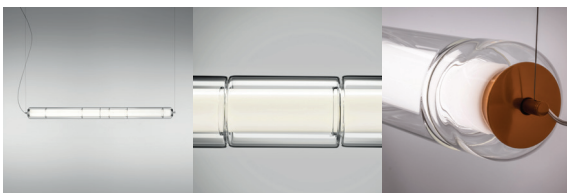

TECHNICAL SHEET

MATERIALS	Diffuser: Glass Structure: Aluminium
DIMENSIONS	Diffuser: Ø10cm L120,6cm [Ø4" 47 1/2"] Canopy: Ø40cm x 7cm x H4cm [Ø15 3/4" x 2 3/4" x 1 5/8"] Cable length: 300cm [118 1/8"]
FINISHES (DIFFUSER + STRUCTURE)	Transparent + Anodized Aluminium 
LIGHT SOURCE	5 X LED STRIP 24V 28,75W (total) 3306 lm (nominal) 3000K CRI≥90 5 X LED STRIP 24V 28,75W (total) 3162 lm (nominal) 2700K CRI≥90
CONTROL	Phase-cut; 0/1-10V
MARKING	DRY LOCATION IP20
ON REQUEST	Customized structure colors

CONTROL	Phase-cut; 0/1-10V			
FINISH	SOURCE	CODE	QTY	TYPE
Transparent + Anodized Aluminium	LED 3000K LED 2700K	0012410 0012411		

PROJECT NAME	
SPECIFIER NAME	

Custom color

We reserve the right to change our product specifications.
Please visit www.leucos.com for the latest product information

TECHNICAL SHEET

MATERIALS	Diffuser: Glass Structure: Aluminium
DIMENSIONS	Diffuser: Ø10cm L180cm [Ø4" 70 7/8"] Canopy: Ø40cm x 7cm x H4cm [Ø15 3/4" x 2 3/4" x 1 5/8"] Cable length: 300cm [118 1/8"]
FINISHES (DIFFUSER + STRUCTURE)	Transparent + Anodized Aluminium 
LIGHT SOURCE	5 X LED STRIP 24V 43,75W (total) 5031 lm (nominal) 3000K CRI≥90 5 X LED STRIP 24V 43,75W (total) 4812 lm (nominal) 2700K CRI≥90
CONTROL	Phase-cut; 0/1-10V
MARKING	DRY LOCATION IP20
ON REQUEST	Customized structure colors

CONTROL	Phase-cut; 0/1-10V			
FINISH	SOURCE	CODE	QTY	TYPE
Transparent + Anodized Aluminium	3000K LED	0012408		
	2700K LED	0012409		

PROJECT NAME	
SPECIFIER NAME	

Custom color

We reserve the right to change our product specifications.
Please visit www.leucos.com for the latest product information