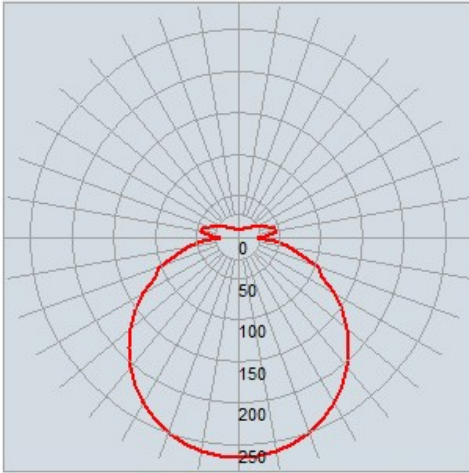

SATIN WHITE / POLISHED CHROME

DIMENSION

ARTICLE	PLANET P-PL 48 LED DIM SATIN WHITE CHROME NA
PRODUCT CODE	0004526
COLOR	Satin white
STRUCTURE	Polished Chrome
WEIGHT (LB)	8
VOLUME (FT³)	3.072
BULBS	LED 3000K 2700lm

LED
3000 K

1 x 18,5W

PHOTOMETRIC DATA

LIGHT SOURCE	LED
CERTIFICATIONS	ADA

SATIN WHITE / POLISHED CHROME

DIMENSION

ARTICLE	PLANET 48 2GX13 120/277V SATIN WHITE UL
PRODUCT CODE	0704175013682
COLOR	Satin white
STRUCTURE	Polished Chrome
WEIGHT (LB)	3.6
VOLUME (FT³)	0.087
BULBS	120V or 277V 2GX13

1 x 40W

LIGHT SOURCE	Low-consumption fluorescent
CERTIFICATIONS	ADA

LEUCOS USA INC. - 11 MAYFIELD AVENUE - EDISON NEW JERSEY 08837 - INFO@LEUCOSUSA.COM