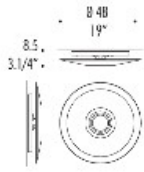

**STRUCTURE**

Polished Chrome

**WEIGHT (LB)**

3.6

**VOLUME (FT<sup>3</sup>)**

0.087

**BULBS**

120V G9

### DIMENSION

ARTICLE	PLANET P-PL 48 LED DIM SATIN WHITE CHROME NA
PRODUCT CODE	0004526
COLOR	Satin white
STRUCTURE	Polished Chrome
WEIGHT (LB)	8
VOLUME (FT <sup>3</sup> )	3.072
BULBS	LED 3000K 2700lm

**LED**  
3000 K

### DIMENSION

ARTICLE	PLANET 48 2GX13 120/277V SATIN WHITE UL
PRODUCT CODE	0704175013682
COLOR	Satin white
STRUCTURE	Polished Chrome
WEIGHT (LB)	3.6
VOLUME (FT <sup>3</sup> )	0.087
BULBS	120V or 277V 2GX13