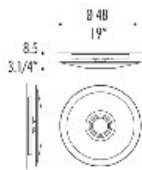

ARTICLE

PLANET PP48 G9 SATIN WHITE UL

PRODUCT CODE

0704175013659

COLOR

Satin white

STRUCTURE

Polished Chrome

WEIGHT (LB)

3.6

VOLUME (FT³)

0.087

BULBS

120V G9

6 x 25W

LIGHT SOURCE

Incandescent/Halogen

CERTIFICATIONS