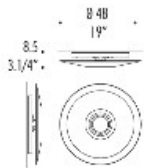

### DIMENSION

ARTICLE	PLANET P-PL 48 LED DIM SATIN WHITE CHROME NA
PRODUCT CODE	0004526
COLOR	Satin white
STRUCTURE	Polished Chrome
WEIGHT (LB)	8
VOLUME (FT <sup>3</sup> )	3.072
BULBS	LED 3000K 2700lm

**LED**  
3000 K

### DIMENSION

ARTICLE	PLANET 48 2GX13 120/277V SATIN WHITE UL
PRODUCT CODE	0704175013682
COLOR	Satin white
STRUCTURE	Polished Chrome
WEIGHT (LB)	3.6
VOLUME (FT <sup>3</sup> )	0.087
BULBS	120V or 277V 2GX13