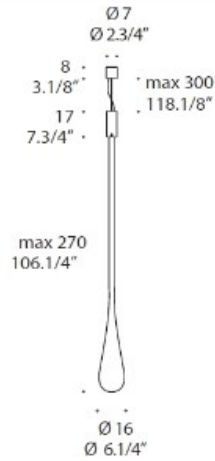

**STRUCTURE**

Polished Chrome

**WEIGHT (LB)**

3.9

**VOLUME (FT³)**

0.214

**BULBS**

GU 5,3

**STRUCTURE**

Polished Chrome

**WEIGHT (LB)**

3.9

**VOLUME (FT³)**

0.214

**BULBS**

LED 3000K  
700lm

### DIMENSION

ARTICLE	GLO 105 S LED 120 V RED CHROME USA
PRODUCT CODE	0703065014357
COLOR	Red
STRUCTURE	Polished Chrome
WEIGHT (LB)	3.9
VOLUME (FT <sup>3</sup> )	0.214
BULBS	LED 3000K 700lm <b>LED</b> 3000 K 1 x 15W

### DIMENSION