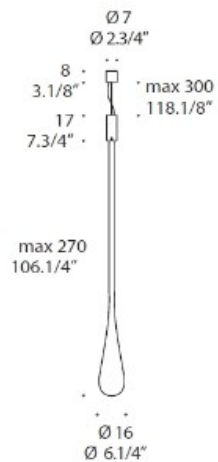

### DIMENSION

### WEIGHT (LB)

5.5

### LIGHT SOURCE

Incandescent/Halogen