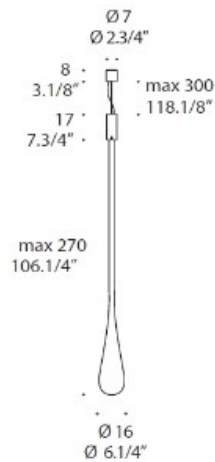

**STRUCTURE**

Polished Chrome

**WEIGHT (LB)**

3.9

**VOLUME (FT³)**

0.214

**BULBS**

LED 3000K  
700lm

### DIMENSION

ARTICLE	GLO 105 S LED 120 V RED CHROME USA
PRODUCT CODE	0703065014357
COLOR	Red
STRUCTURE	Polished Chrome
WEIGHT (LB)	3.9
VOLUME (FT <sup>3</sup> )	0.214
BULBS	LED 3000K 700lm <b>LED</b> 3000 K 1 x 15W

### DIMENSION

ARTICLE	GLO 105 S GU5,3 RED CHROME USA
PRODUCT CODE	0703064014357
COLOR	Red
STRUCTURE	Polished Chrome
WEIGHT (LB)	3.9
VOLUME (FT <sup>3</sup> )	0.214
BULBS	GU 5,3

1 x 35W

LIGHT SOURCE	Incandescent/Halogen
CERTIFICATIONS	<b>IP 20</b>

### DIMENSION