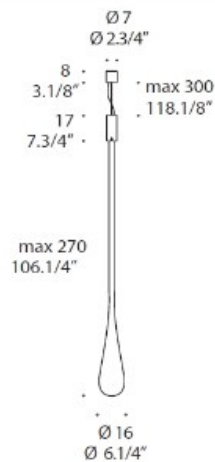

WHITE FADING CRYSTAL / POLISHED CHROME

DIMENSION

ARTICLE

GLO 105 S GU5,3 FADING WHITE. CRIST.ST.CR. USA

PRODUCT CODE

0703064013657

COLOR

white fading crystal

STRUCTURE

Polished Chrome

WEIGHT (LB)

3.9

VOLUME (FT³)

0.214

BULBS

GU 5,3

1 x 35W

LIGHT SOURCE

Incandescent/Halogen

CERTIFICATIONS

IP 20