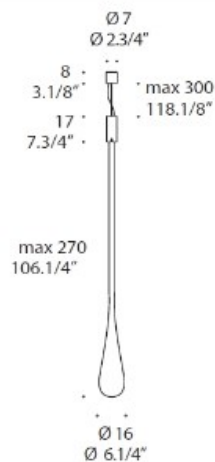

### DIMENSION

ARTICLE	GLO 105 S LED 120 V RED CHROME USA
PRODUCT CODE	0703065014357
COLOR	Red
STRUCTURE	Polished Chrome
WEIGHT (LB)	3.9
VOLUME (FT <sup>3</sup> )	0.214
BULBS	LED 3000K 700lm <b>LED</b> 3000 K 1 x 15W

### DIMENSION

ARTICLE	GLO 105 S GU5,3 RED CHROME USA
PRODUCT CODE	0703064014357
COLOR	Red
STRUCTURE	Polished Chrome
WEIGHT (LB)	3.9
VOLUME (FT <sup>3</sup> )	0.214
BULBS	GU 5,3

1 x 35W

LIGHT SOURCE	Incandescent/Halogen
CERTIFICATIONS	<b>IP 20</b>

### DIMENSION

ARTICLE	GLO 105 S GU5,3 ACQUAMARINE CHROME USA
PRODUCT CODE	0703064014757
COLOR	Acquamarine
STRUCTURE	Polished Chrome
WEIGHT (LB)	3.9
VOLUME (FT <sup>3</sup> )	0.214
BULBS	GU 5,3

1 x 35W

LIGHT SOURCE	Incandescent/Halogen
CERTIFICATIONS	<b>IP 20</b>

### DIMENSION