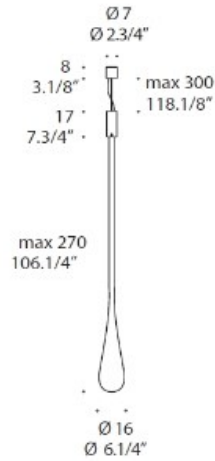

ACQUAMARINE / POLISHED CHROME

DIMENSION

ARTICLE	GLO 105 S LED 120 V ACQUAMARINE CHROME USA
PRODUCT CODE	0703065014757
COLOR	Acquamarine
STRUCTURE	Polished Chrome
WEIGHT (LB)	3.9
VOLUME (FT³)	0.214
BULBS	LED 3000K 700lm LED 3000 K 1 x 15W
LIGHT SOURCE	LED
CERTIFICATIONS	IP 20