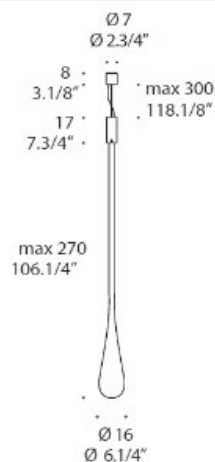

WHITE FADING CRYSTAL / POLISHED CHROME

DIMENSION

ARTICLE

GLO 105 S LED 120 V FADING WHITE. CRIST.ST.CR. USA

PRODUCT CODE

0703065013657

COLOR

white fading crystal

STRUCTURE

Polished Chrome

WEIGHT (LB)

3.9

VOLUME (FT³)

0.214

BULBS

LED 3000K
700lm

LED
3000 K

1 x 15W

LIGHT SOURCE

LED

CERTIFICATIONS

IP 20