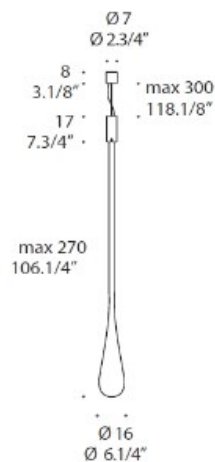

BLUE / POLISHED CHROME

DIMENSION

ARTICLE	GLO 105 S GU5,3 BLUE CHROME USA
PRODUCT CODE	0703064014857
COLOR	Blue
STRUCTURE	Polished Chrome
WEIGHT (LB)	3.9
VOLUME (FT³)	0.214
BULBS	GU 5,3 1 x 35W
LIGHT SOURCE	Incandescent/Halogen
CERTIFICATIONS	IP 20