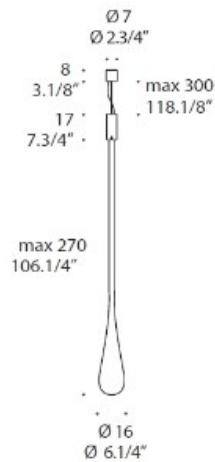

BLUE / POLISHED CHROME

DIMENSION

ARTICLE	GLO 105 S LED 120 V BLUE CHROME USA
PRODUCT CODE	0703065014857
COLOR	Blue
STRUCTURE	Polished Chrome
WEIGHT (LB)	3.9
VOLUME (FT³)	0.214
BULBS	LED 3000K 700lm LED 3000 K 1 x 15W
LIGHT SOURCE	LED
CERTIFICATIONS	IP 20