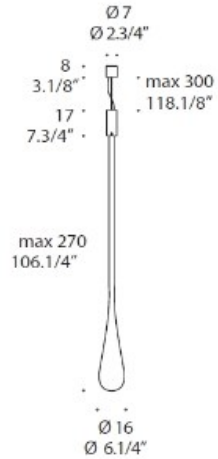

### DIMENSION

ARTICLE	GLO 105 S LED 120 V BLUE CHROME USA
PRODUCT CODE	0703065014857
COLOR	Blue
STRUCTURE	Polished Chrome
WEIGHT (LB)	3.9
VOLUME (FT <sup>3</sup> )	0.214
BULBS	LED 3000K 700lm <b>LED</b> 3000 K 1 x 15W
LIGHT SOURCE	LED
CERTIFICATIONS	<b>IP 20</b>

### DIMENSION

ARTICLE	GLO 105 S GU5,3 BLUE CHROME USA
PRODUCT CODE	0703064014857
COLOR	Blue
STRUCTURE	Polished Chrome
WEIGHT (LB)	3.9
VOLUME (FT <sup>3</sup> )	0.214
BULBS	GU 5,3  1 x 35W
LIGHT SOURCE	Incandescent/Halogen
CERTIFICATIONS	<b>IP 20</b>

### DIMENSION