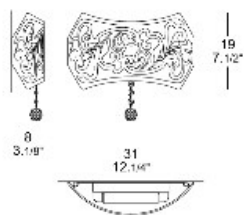

TYPE

Wall

WHITE-WHITE / WHITE LACQUERED METAL

DIMENSION

ARTICLE

CHARME P BIANCO UL

PRODUCT CODE

0205005365255

COLOR

White-white

STRUCTURE

White lacquered metal

WEIGHT (LB)

1.4

VOLUME (FT³)

0.039

WEIGHT (LB)

1.4

VOLUME (FT³)

0.024

BULBS

R7s 118 mm

1 x 150W

LIGHT SOURCE

Incandescent/Halogen

CERTIFICATIONS

WHITE/PLATINUM / WHITE LACQUERED METAL

DIMENSION

ARTICLE	CHARME P PLATINUM UL
PRODUCT CODE	0205005363355
COLOR	white/platinum
STRUCTURE	White lacquered metal
WEIGHT (LB)	1.4
VOLUME (FT ³)	0.024
BULBS	R7s 118 mm