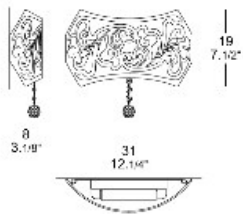

WEIGHT (LB)

1.4

VOLUME (FT³)

0.024

BULBS

R7s 118 mm

1 x 150W

LIGHT SOURCE

Incandescent/Halogen

CERTIFICATIONS

WHITE/PLATINUM / WHITE LACQUERED METAL

DIMENSION

ARTICLE	CHARME P PLATINUM UL
PRODUCT CODE	0205005363355
COLOR	white/platinum
STRUCTURE	White lacquered metal
WEIGHT (LB)	1.4
VOLUME (FT ³)	0.024
BULBS	R7s 118 mm