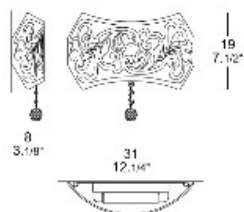

COLOR

White-white

STRUCTURE

White lacquered metal

WEIGHT (LB)

1.4

VOLUME (FT³)

0.039

BULBS

R7s 118 mm

1 x 150W

LIGHT SOURCE

Incandescent/Halogen

CERTIFICATIONS

WHITE/GOLD / WHITE LACQUERED METAL

DIMENSION

WEIGHT (LB)

1.4

VOLUME (FT³)

0.024

BULBS

R7s 118 mm

1 x 150W

LIGHT SOURCE

Incandescent/Halogen

CERTIFICATIONS

WHITE/PLATINUM / WHITE LACQUERED METAL

DIMENSION

ARTICLE	CHARME P PLATINUM UL
PRODUCT CODE	0205005363355
COLOR	white/platinum
STRUCTURE	White lacquered metal
WEIGHT (LB)	1.4
VOLUME (FT ³)	0.024
BULBS	R7s 118 mm