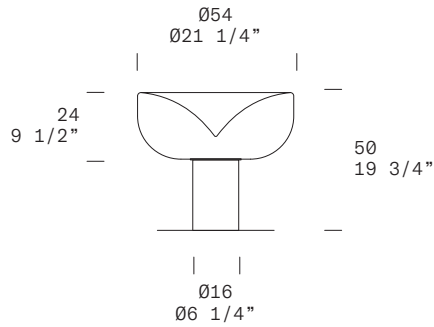

AELLA T 54 - INDOOR

Toso & Massari, 1968

USER REPLACEABLE LED

North America

LEUCOS®

TECHNICAL SHEET

MATERIALS	Diffuser: Glass Structure: Brass
DIMENSIONS & WEIGHT	Diffuser: 021 ¼" H 9 ½" [054cm H 24cm] Base: 06 ¼" H 10 ¼" [016cm H 26cm] Cable lenght (E27): 74 ¾" [190cm] Cable lenght (LED): 98 ¾" [250cm] Weight: 26,6 lbs
FINISHES (DIFFUSER / STRUCTURE)	[1] Transparent / Glossy Chrome [2] Transparent / Glossy Warm White [3] Smoke Grey / Matte Gunmetal [4] Transparent / Vintage Brass [1] [3] [2] [4]
LIGHT SOURCE	LED 1 x 26,5W LED 3800 lm (nominal) 3000K CRI≥90 LED 1 x 26,5W LED 3660 lm (nominal) 2700K CRI≥90 Voltage: 120/240V
DIMMING	Dimmer on cord
CERTIFICATIONS	DRY LOCATION IP20
ON REQUEST	additional color combination