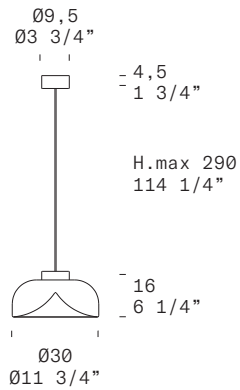

AELLA MINI S 30 - INDOOR

Toso & Massari, 2017

TECHNICAL SHEET

MATERIALS	Diffuser: Glass Structure: Metal
DIMENSIONS & WEIGHT	Diffuser: $\varnothing 11 \frac{3}{4}$ " H $6 \frac{1}{4}$ " [$\varnothing 30$ cm H 16cm] Canopy: $\varnothing 3 \frac{3}{4}$ " H $1 \frac{3}{4}$ " [$\varnothing 9,5$ cm H 4,5cm] Max cable length: 114 $\frac{1}{4}$ " [290cm] Weight: 4,2 lbs
FINISHES (DIFFUSER / STRUCTURE)	[1] Transparent / Glossy Chrome [2] Transparent / Glossy Warm White [3] Smoke Grey / Glossy Gunmetal
	[1] [3] [2]
LIGHT SOURCE	LED 1 x 4,2W 564 lm (nominal) 3000K CRI \geq 90 Voltage: 120V
DIMMING	Phase-cut
CERTIFICATIONS	DRY LOCATION IP40

ACCESSORIES	COLOR	CODE	QTY	TYPE
Off centre kit 3	chrome	8000152		

PROJECT NAME

SPECIFIER NAME

We reserve the right to change our product specifications.
Please visit www.leucos.com for the latest product information