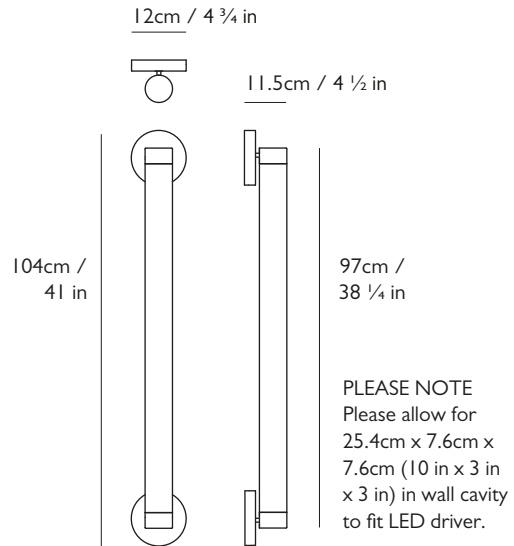

LEE BROOM

TUBE WALL LIGHT

PRODUCT DETAILS

Name

Tube Wall Light

Finish & Product Code	110-130V	220-240V
Brushed Brass ●	TU0120	TU0020
Polished Chrome ●	TU0112	TU0012

Materials

Carrara marble, steel

Illumination 110-130V

13.9W, 2700k, 800 lumen. 24VDC, CRI 85

Supplied with separate LED driver with 110-130V input

Illumination 220-240V

13.9W, 2700k, 800 lumen. 24VDC, CRI 85

Supplied with separate LED driver with 220-240V input

Dimming

Dimmable. Mains voltage. TRIAC / Leading edge

Certification

UL, cUL (110-130V)

CE, CB (220-240V)

Year of Design

2017

Dimensions

Overall:

W 12cm x H 104cm x D 11.5cm / W 4 3/4 in x H 41 in x D 4 1/2 in

Tube Dimensions:

Dia. 7cm x 97cm / Dia. 2 3/4 in x H 38 1/4 in

Wall Plate / Canopy

2 x H 3cm x Dia 12cm / H 1 1/8 in x Dia 4 3/4 in

Round steel in matching finish

Weight

Product (net) 3.65kg / 8 lb / Boxed (gross) 7kg / 15.4 lb

For more information please contact:

US & Canada Inquiries: +1 212 804 8477 - sales@leebroom.com

UK & Global Inquiries: +44 207 820 0742 - 95 Rivington Street, London, EC2A 3AY - info@leebroom.com

www.leebroom.com

I221 rev09