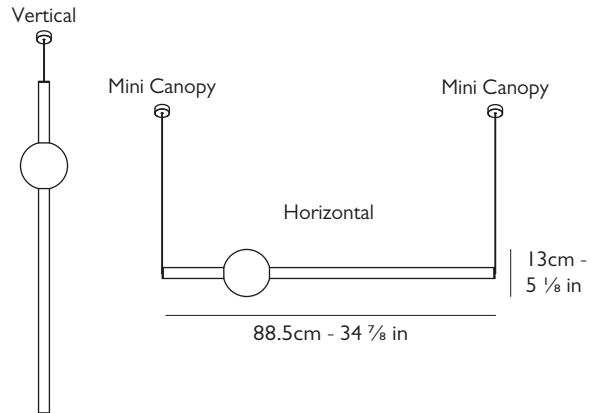

LEE BROOM

ORION TUBE LIGHT (110-130V)

Must be installed with LED driver

LED driver to be installed remotely in suitable sized cavity / housing
Refer to LED driver specification sheet for correct size of LED driver supplied with your particular Orion set-up.

PRODUCT DETAILS

Name

Orion Tube Light

Finish & Product Code

Polished Gold ● ORI0120
Polished Gunmetal ● ORI0121

Materials

Opal acrylic tube, steel globe

Illumination

13.9W, 2700k, 1069 lumen, 24VDC, CRI 85
Supplied with separate LED driver with 110-130V input.

Dimming

Dimmable. Lutron C.L dimmers recommended for up to 8 units
For more than 8 units, please contact us.

Certification

UL, cULus

Year of Design

2018

Dimensions

H 13cm x W 88.5cm - H 5 1/8 in x W 34 7/8 in

Suspension

Length: 500cm - 196 7/8 in

1 x Adjustable steel tensile wire & 1 x Cord with transparent casing
Kit to hang horizontally or vertically included.

Ceiling plate / Canopy

2 x mini canopies in matching finish to Orion.
H 1.55cm x Dia 4cm - H 5/8 in x Dia 1 5/8 in

Also available to order separately:

1 x Side Entry Adapter, which enables LED driver to be surface mounted (increases height of mini canopy to 3.1cm / 1 1/4 in).

1 x Deep Canopy that can mount LED driver in canopy if required (H 6.5cm x Dia 13cm - H 2 1/2 in x Dia 5 1/8 in).

1 x Ceiling plate cover for junction box to mount mini canopy.

Weight

Product (net): 1.75 kg / 3.86 lbs

Boxed (gross): 2.66 kg / 5.86 lbs

For more information please contact:

US & Canada Inquiries: +1 212 804 8477 - sales@leebroom.com

UK & Global Inquiries: +44 207 820 0742 - 95 Rivington Street, London, EC2A 3AY - info@leebroom.com

www.leebroom.com

0112rev18