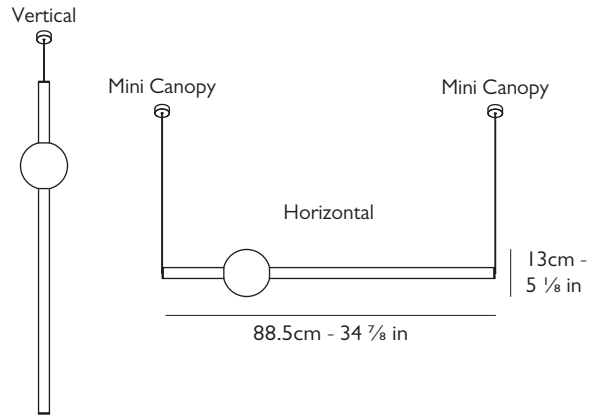

LEE BROOM

ORION GLOBE LIGHT (110-130V)

Must be installed with LED driver

LED driver to be installed remotely in suitable sized cavity / housing
Refer to LED driver specification sheet for correct size of LED driver supplied with your particular Orion set-up.

UL, cULus

Year of Design

2018

Dimensions

H 13cm x W 88.5cm - H 5 1/8 in x W 34 7/8 in

Suspension

Length: 500cm - 196 7/8 in
1 x Adjustable steel tensile wire & 1 x Cord with transparent casing
Kit to hang horizontally or vertically included.

Ceiling plate / Canopy

2 x mini canopies in matching finish to Orion.
H 1.55cm x Dia 4cm - H 5/8 in x Dia 1 5/8 in

Also available to order separately:

1 x Side Entry Adapter, which enables LED driver to be surface mounted (increases height of mini canopy to 3.1cm / 1 1/4 in).
1 x Deep Canopy that can mount LED driver in canopy if required (H 6.5cm x Dia 13cm - H 2 1/2 in x Dia 5 1/8 in).
1 x Ceiling plate cover for junction box to mount mini canopy.

Certification

UL, cULus

Year of Design

2018

Dimensions

H 13cm x W 88.5cm - H 5 1/8 in x W 34 7/8 in

Suspension

Length: 500cm - 196 7/8 in