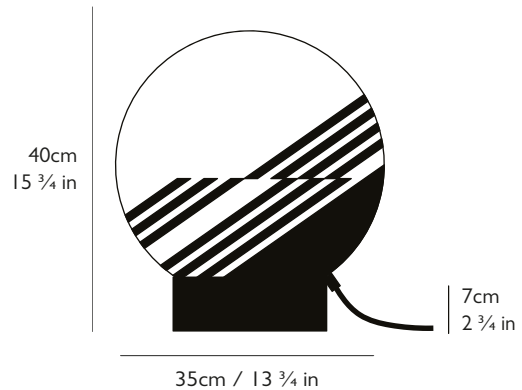

LEE BROOM

OPTICAL TABLE LAMP

PRODUCT DETAILS

Name

Optical Table Lamp

Product Code	110-130v	220-240v
Optical Table Lamp	OPT0120	UK OPT0020 EU OPT0021

Materials

Opaque glass, steel

Certification

UL, cUL (110-130v)

CE, CB (220-240v)

Year of Design

2016

Dimensions

H 40cm x Dia 35cm / H 15 3/4 in x Dia 13 3/4 in

Cord

Length: 200cm / 78 3/4 in

Black fabric outer

Base

H 7cm x Dia 18.4cm / H 2 3/4 in x Dia 7 1/4 in

Round steel in matte black finish

Weight

Product (net) 3.65kg / 8.04 lb / Boxed (gross) 5.1kg / 11.2 lb

0118rev05