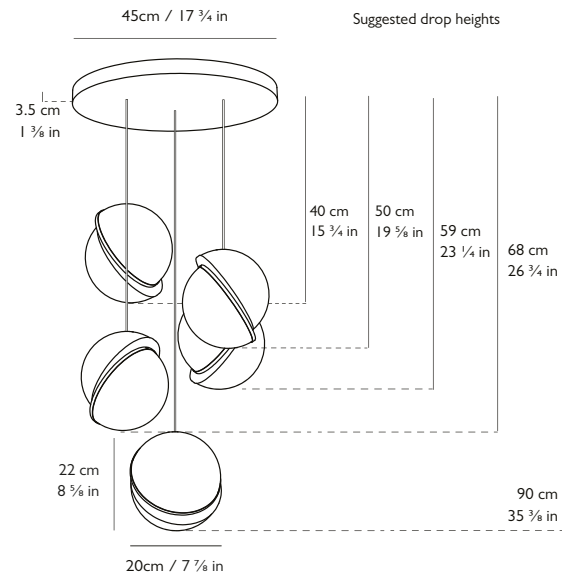

LEE BROOM

MINI CRESCENT CHANDELIER 5 PIECE

PRODUCT DETAILS

Name

Mini Crescent Chandelier 5 Piece

Finish & Product Code	110-130v	220-240v
Mini Crescent Chandelier 5 Piece	CRE0180	CRE0080

Materials

Opal acrylic, brushed brass, steel

Illumination 110-130v

45w, 2700k, 990 lumen

Bulb: E26, 9w LED, 800 lumen, 25k hrs (5x supplied), CRI 80

Illumination 220-240v

31.5w, 2700k, 700 lumen

Bulb: E27, 6.3w LED, 470 lumen, 25k hrs (5x supplied), CRI 80

Dimming

Dimmable. Mains voltage. TRIAC / Leading edge

Certification

UL, cUL (110-130v)

CE, CB (220-240v)

Year of Design

2016

Dimensions

5 x H 22cm x Dia 20cm / H 8 5/8 in x Dia 7 7/8 in

Suspension

Length: 5 x 300cm / 118 1/8 in

Adjustable cord

Gold fabric outer

Ceiling Plate / Canopy

H 3.5cm x Dia 45cm / H 1 3/8 in x Dia 17 3/4 in

Round steel in brushed brass finish

Weight

Product (net) 8.25kg / 18.1 lb / Boxed (gross) 8.45kg / 18.6 lb

For more information please contact:

US & Canada Inquiries: +1 212 804 8477 - sales@leebroom.com

UK & Global Inquiries: +44 207 820 0742 - 95 Rivington Street, London, EC2A 3AY - info@leebroom.com

www.leebroom.com

I218rev07