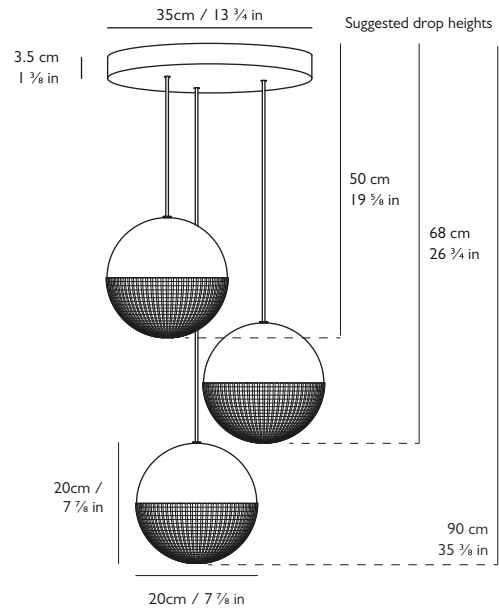

LEE BROOM

LITTLE LENS FLAIR CHANDELIER 3 PIECE

PRODUCT DETAILS

Name

Little Lens Flair Chandelier 3 Piece

Finish & Product Code	110-130v	220-240v
Matte Black ●	LLF0131	LLF0031
Brushed Brass ●	LLF0130	LLF0030

Materials

Steel, transparent polycarbonate

Illumination 110-130v

13.5w, 2700k, 750 lumen

Bulb: E26, 4.5w LED, 350 lumen, 15k hrs (3x supplied), CRI 80

Illumination 220-240v

15w, 2700k, 1100 lumen

Bulb: E27, 5w LED, 470 lumen, 15k hrs (3x supplied), CRI 80

3 x H 20cm x Dia 20cm / H 7 7/8 in x Dia 7 7/8 in

Suspension

Length: 3 x 300cm / 78 3/4 in

Adjustable cord

Black or gold fabric outer

Ceiling Plate / Canopy

H 3.5cm x Dia 35cm / H 1 3/8 in x Dia 13 3/4 in

Round steel matching matte black or brushed brass finish