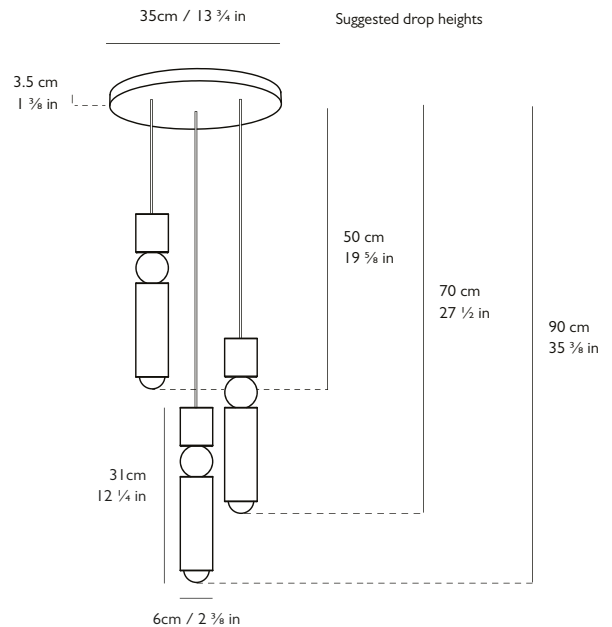

LEE BROOM

FULCRUM CHANDELIER 3 PIECE

PRODUCT DETAILS

Name

Fulcrum Chandelier 3 Piece

Finish & Product Code	110-130v	220-240v
Polished Gold ●	FUL0172	FUL0072
Polished Chrome ●	FUL0171	FUL0071
Matte Black ●	FUL0173	FUL0073

Materials

Steel, glass

Illumination 110-130v

15w, 2700k, 700 lumen

Bulb: E26, 5w LED, 350 lumen, 25k hrs (3x supplied), CRI 82

Illumination 220-240v

18.9w, 2700k, 960 lumen

Bulb: E27, 6.3w LED, 470 lumen, 25k hrs (3x supplied), CRI 80

3 x H 31cm x Dia 6cm / H 12 1/4 in x Dia 2 3/8 in

Suspension

Length: 3 x 300cm / 118 1/8 in

Adjustable cord

Matching fabric outer

Ceiling Plate / Canopy

H 3.5cm x Dia 35cm / H 1 3/8 in x Dia 13 3/4 in

Round steel in matching finish