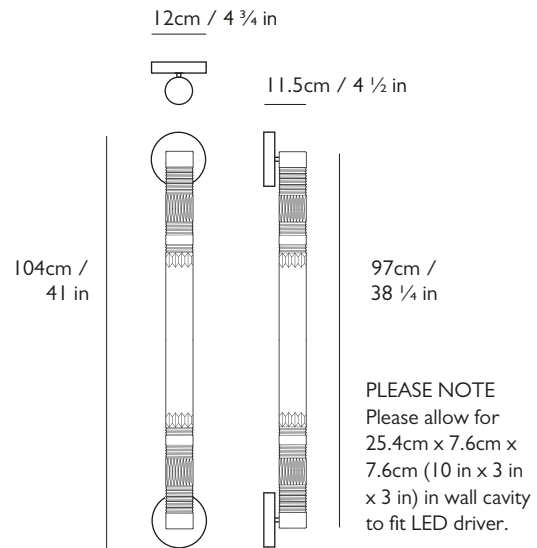

LEE BROOM

CRYSTAL TUBE WALL LIGHT

PRODUCT DETAILS

Name

Crystal Tube Wall Light

Finish & Product Code	110-130V	220-240V
Brushed Brass ●	CRY0120	CRY0020
Polished Chrome ●	CRY0122	CRY0022

Materials

Crystal, steel

Illumination 110-130V

13.9W, 2700k, 800 lumen. 24VDC, CRI 85

Supplied with separate LED driver with 110-130V input

Illumination 220-240v

13.9W, 2700k, 800 lumen. 24VDC, CRI 85

Supplied with separate LED driver with 220-240V input

Dimming

Dimmable. Mains voltage. TRIAC / Leading edge

Certification

UL, cUL (110-130V)

CE, CB (220-240V)

Year of Design

2017

Dimensions

Overall:

W 12cm x H 104cm x D 11.5cm / W 4 3/4 in x H 41 in x D 4 1/2 in

Tube Dimensions:

Dia. 7cm x 97cm / Dia. 2 3/4 in x H 38 1/4 in

Wall Plate / Canopy

2 x H 3cm x Dia 12cm / H 1 1/8 in x Dia 4 3/4 in

Round steel in matching finish

Weight

Product (net) 2.85kg / 6.2 lb / Boxed (gross) 6.2kg / 13.6 lb

For more information please contact:

US & Canada Inquiries: +1 212 804 8477 - sales@leebroom.com

UK & Global Inquiries: +44 207 820 0742 - 95 Rivington Street, London, EC2A 3AY - info@leebroom.com

www.leebroom.com

I221 rev08