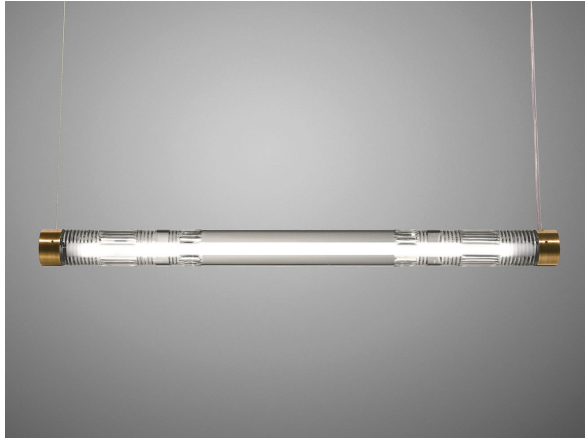

# LEE BROOM

## CRYSTAL TUBE

### PLEASE NOTE

Please allow for 25.4cm x 7.6cm x 7.6cm (10 in x 3 in x 3 in) in ceiling cavity to fit LED driver.

#### Suspension

Length: 300cm / 118 1/8 in

Transparent casing