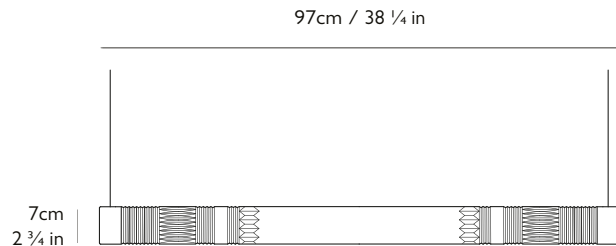

### PLEASE NOTE

Please allow for 25.4cm x 7.6cm x 7.6cm (10 in x 3 in x 3 in) in ceiling cavity to fit LED driver.

#### Dimensions

H 7cm x L 97cm / H 2 3/4 in x 38 1/4 in

#### Suspension

Length: 300cm / 118 1/8 in

Transparent casing