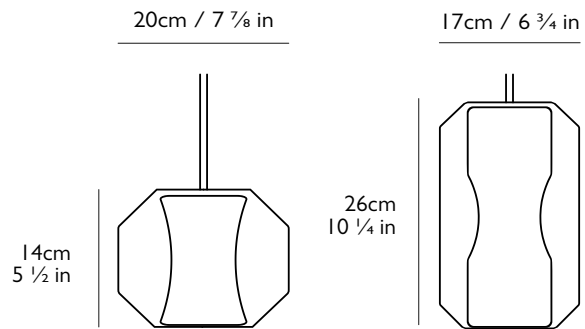

LEE BROOM

CHAMBER

PRODUCT DETAILS

Name

Chamber

| Product Code | 110-130v | 220-240v |
|---------------|----------|----------|
| Chamber Small | CH0110 | CH0010 |
| Chamber Large | CH0120 | CH0020 |

Materials

Chamber Small: H 14cm x Dia 20cm / H 5 1/2 in x Dia 7 7/8 in

Chamber Large: H 26cm x Dia 17cm / H 10 1/4 in x Dia 6 3/4 in

Suspension

Length: 300cm / 118 1/8 in

Adjustable cord

Transparent casing

Ceiling Plate / Canopy

H 3cm x Dia 12cm / H 1 1/8 in x Dia 4 3/4 in

Round steel in satin white finish

Weight

Small: Product (net) 2.7kg / 5.95 lb / Boxed (gross) 2.9kg / 6.3 lb

Large: Product (net) 3.3kg / 7.2 lb / Boxed (gross) 4.1kg / 9 lb