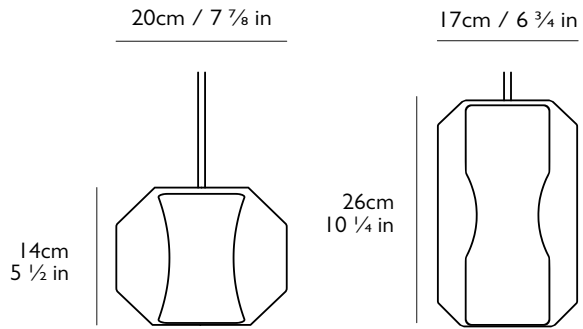

LEE BROOM

CHAMBER