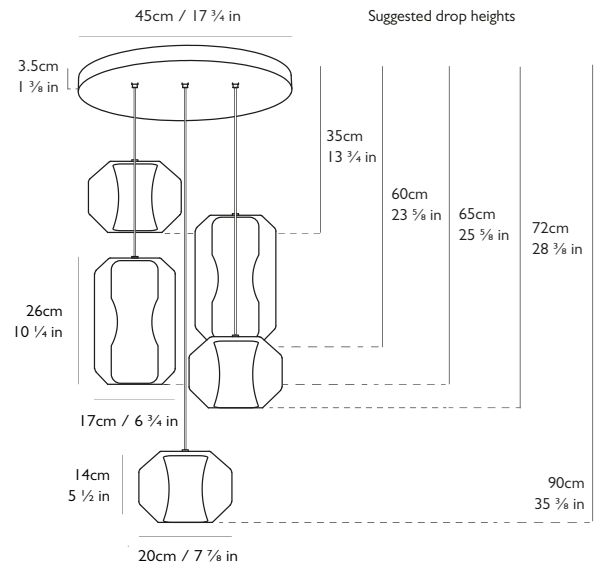

LEE BROOM

CHAMBER CHANDELIER 5 PIECE

PRODUCT DETAILS

Name

Chamber Chandelier 5 Piece

Product Code	I10-130v	220-240v
Chamber Chandelier 5 Piece	CH0140	CH0040

Materials

Carrara marble, crystal, steel

3x Chamber Small: H 14cm x Dia 20cm / H 5 1/2 in x Dia 7 7/8 in

2x Chamber Large: H 26cm x Dia 17cm / H 10 1/4 in x Dia 6 3/4 in

Suspension

Length: 5 x 300cm / 118 1/8 in

Adjustable cord

Transparent casing

Ceiling Plate / Canopy

H 3.5cm x Dia 45cm / H 1 3/8 in x Dia 17 3/4 in

Round steel in satin white finish

Weight

Product (net) 14.85kg / 32.7 lb / Boxed (gross) 15.05kg / 33.1 lb

For more information please contact: