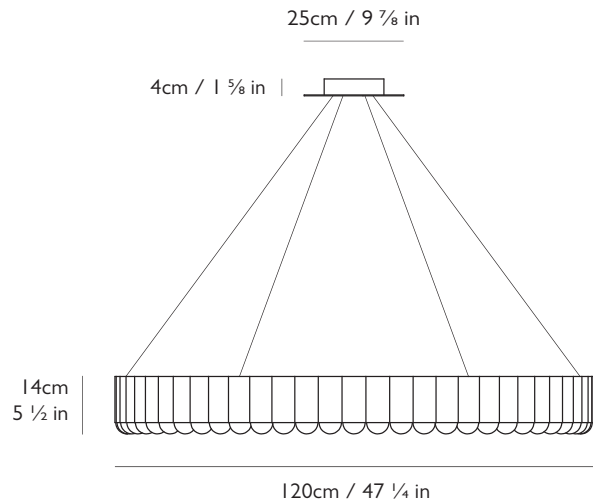

LEE BROOM

CAROUSEL XL

PRODUCT DETAILS

Name

Carousel XL

Finish & Product Code	110-130v	220-240v
Polished Gunmetal ●	CA0130	CA0030
Polished Gold ●	CA0131	CA0031
Polished Chrome ●	CA0132	CA0032
Matte Black ●	CA0133	CA0033

Materials

Steel, glass

Illumination 110-130v

120w, 2700k, 1150 lumen

Bulb: E26, 2w LED, 100 lumen, 10k hrs (60x supplied)

Illumination 220-240v

120w, 2700k, 1150 lumen

Bulb: E27, 2w LED, 100 lumen, 10k hrs (60x supplied)

Dimming

Dimmable. Mains voltage. TRIAC / Leading edge

Certification

UL, cUL (110-130v)

CE, CB (220-240v)

Year of Design

2014

Dimensions

H 14cm x Dia 120cm / H 5 1/2 in x Dia 47 1/4 in

Suspension

Min drop height: 55cm / 21 5/8 in

Max drop height: 280cm / 110 1/4 in

Adjustable steel cables

Cord

Length: 310cm / 122 in

Transparent casing

Ceiling Plate / Canopy

H 4cm x Dia 25cm / H 1 5/8 in x Dia 9 7/8 in

Round steel in matching finish

Weight

Product (net) 28kg / 61.7 lb / Boxed (gross) 48kg / 105.8 lb

0718rev06

For more information please contact:

US & Canada Inquiries: +1 212 804 8477 - 34 Greene Street, New York, NY 10013 - sales@leebroom.com

UK & Global Inquiries: +44 207 820 0742 - 95 Rivington Street, London, EC2A 3AY - info@leebroom.com

WWW.LEEBROOM.COM