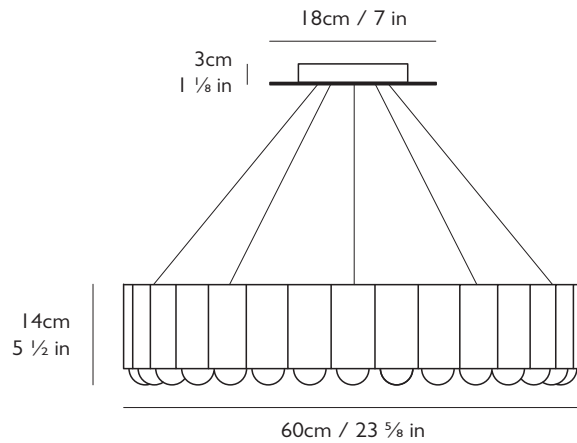

LEE BROOM

CAROUSEL

PRODUCT DETAILS

Name

Carousel

Finish & Product Code	110-130v	220-240v
Polished Gunmetal ●	CA0110	CA0010
Polished Gold ●	CA0111	CA0011
Polished Chrome ●	CA0112	CA0012
Matte Black ●	CA0113	CA0013

Materials

Steel, glass

Illumination 110-130v

60w, 2700k, 1050 lumen

Bulb: E26, 2w LED, 100 lumen, 10k hrs (30x supplied)

Illumination 220-240v

60w, 2700k, 1050 lumen

Bulb: E27, 2w LED, 100 lumen, 10k hrs (30x supplied)

Dimming

Dimmable. Mains voltage. TRIAC / Leading edge

Certification

UL, cUL (110-130v)

CE, CB (220-240v)

Year of Design

2012

Dimensions

H 14cm x Dia 60cm / H 5 1/2 in x Dia 23 5/8 in

Suspension

Min drop height: 55cm / 21 5/8 in

Max drop height: 280cm / 110 1/4 in

Adjustable steel cables

Cord

Length: 310cm / 122 in

Transparent casing

Ceiling Plate / Canopy

H 3cm x Dia 18cm / H 1 1/8 in x Dia 7 in

Round steel in matching finish

Weight

Product (net) 14kg / 30 lb / Boxed (gross) 18kg / 39.6 lb

0718rev06

For more information please contact:

US & Canada Inquiries: +1 212 804 8477 - 34 Greene Street, New York, NY 10013 - sales@leebroom.com

UK & Global Inquiries: +44 207 820 0742 - 95 Rivington Street, London, EC2A 3AY - info@leebroom.com

WWW.LEEBROOM.COM