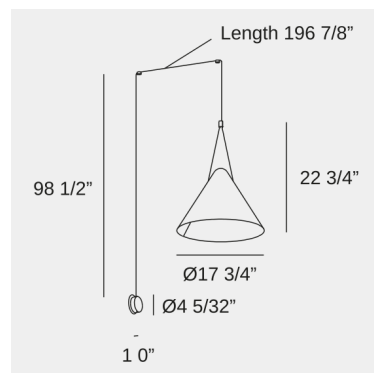

Lampholder	Quantity	Light source power (W)
E26	1	Max. power 15W

Logistics

Net weight (lb): 4

Packaged weight (lb): 8

Packaging (in): 20 1/2" x 20 1/2" x 15 3/4"

Export date: 10/06/23

Images do not show North American backplate