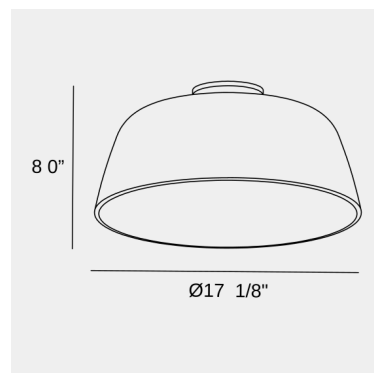

## Miso Ø11 5/16"

Typology: Ceiling fixture

Designed by: Manel Llusçà

Ceiling fixture Miso Ø11 5/16" E26 15 Black

The remarkably matte finish of Miso's diffuser is achieved thanks to the artisan painting process applied in our factory.

## Miso Ø17 1/8"

Typology: Ceiling fixture

Designed by: Manel Llusçà

Ceiling fixture Miso Ø17 1/8" E26 15 Black

The remarkably matte finish of Miso's diffuser is achieved thanks to the artisan painting process applied in our factory.

### Logistics

Net weight (lb): 5

Packaged weight (lb): 7

Packaging (in): 19 1/4" x 19 1/4" x 9 1/4"

DRY    
Intertek

Export date: 10/07/23

Images do not show North American backplate