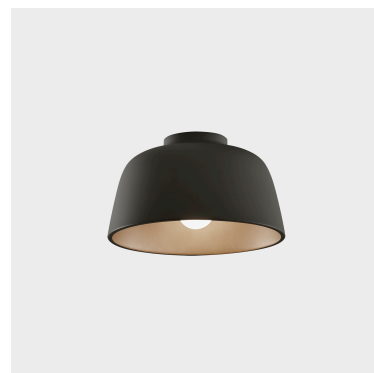

Miso Ø11 5/16"

Typology: Ceiling fixture

Designed by: Manel Llusçà

Ceiling fixture Miso Ø11 5/16" E26 15 Black

The remarkably matte finish of Miso's diffuser is achieved thanks to the artisan painting process applied in our factory.

Technical features

Lampholder: E26

Total power consumption of light (W): 15

Structure Material: Steel

Structure Finish: Black

Voltage / Frequency: 120V/60Hz

Warranty: 5 years

Easily recyclable luminaire

Other finishes available for this collection:

14

Lampholder	Quantity	Light source power (W)
E26	1	Max. power 15W

Logistics

Net weight (lb): 3

Packaged weight (lb): 4

Packaging (in): 13 3/8" x 13 3/8" x 7 7/8"

DRY

Export date: 10/07/23

Images do not show North American backplate