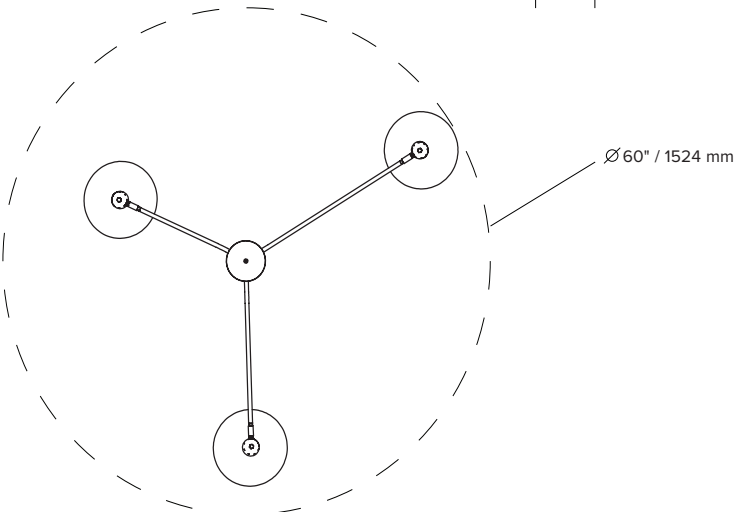

WALDORF SUSPENSION TRIPLE

type	suspension					
materials	shade :	powder coated steel & aluminium				
	body :	powder coated aluminium				
	sphere :	milk glass (G60)				
	hardware :	brass				
	canopy :	powder coated steel				
total height	24"	28"	32"	36"	42"	54"
	610 mm	711 mm	813 mm	914 mm	1067 mm	1372 mm
	weight					
	min. 4.8 lb / 2.2 kg - max. 5.1 lb / 2.3 kg					
	light bulb					
	LED (included), 3x 4.5W					
sockets						
G9						
voltage						
120V / 240V						
dimmer						
refer to our recommended list of dimmer models						
certifications						
						
notes						
<ul style="list-style-type: none"> - must be installed by an electrician; - additional charges for modifications or for special orders; - lead time between 7-9 weeks; - dimensions are approximate and may vary slightly. 						

ORDER GUIDE: SKU

COLLECTION	MODEL	FINISH (shade and body, hardware)	HEIGHT
WAL waldorf	07	BLBR black shade and body, brass hardware BLGR black shade and body, graphite hardware WHBR white shade and body, brass hardware	A 24" / 610 mm B 28" / 711 mm C 32" / 813 mm D 36" / 914 mm E 42" / 1067 mm F 54" / 1372 mm V custom
WAL	07	BLBR	A = WAL07BLBRA <i>example</i>