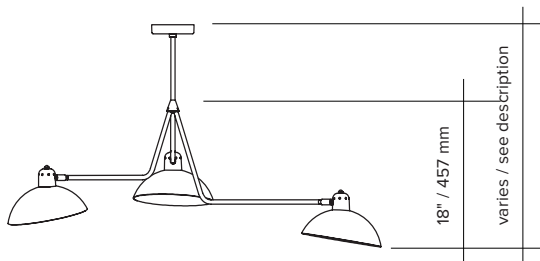

WALDORF SUSPENSION TRIPLE

type	suspension					
materials	shade :	powder coated steel & aluminium				
	body :	powder coated aluminium				
	sphere :	milk glass (G60)				
	hardware :	brass				
	canopy :	powder coated steel				
total height	24"	28"	32"	36"	42"	54"
	610 mm	711 mm	813 mm	914 mm	1067 mm	1372 mm
	weight					
	min. 4.8 lb / 2.2 kg - max. 5.1 lb / 2.3 kg					
	light bulb					
	LED (included), 3x 4.5W					
sockets						
G9						
voltage						
120V / 240V						
dimmer						
refer to our recommended list of dimmer models						
certifications						
						
notes						
<ul style="list-style-type: none"> - must be installed by an electrician; - additional charges for modifications or for special orders; - lead time between 7-9 weeks; - dimensions are approximate and may vary slightly. 						

ORDER GUIDE: SKU

COLLECTION	MODEL	FINISH (shade and body, hardware)	HEIGHT
WAL waldorf	07	BLBR black shade and body, brass hardware BLGR black shade and body, graphite hardware WHBR white shade and body, brass hardware	A 24" / 610 mm B 28" / 711 mm C 32" / 813 mm D 36" / 914 mm E 42" / 1067 mm F 54" / 1372 mm V custom
WAL	07	BLBR	A = WAL07BLBRA <i>example</i>