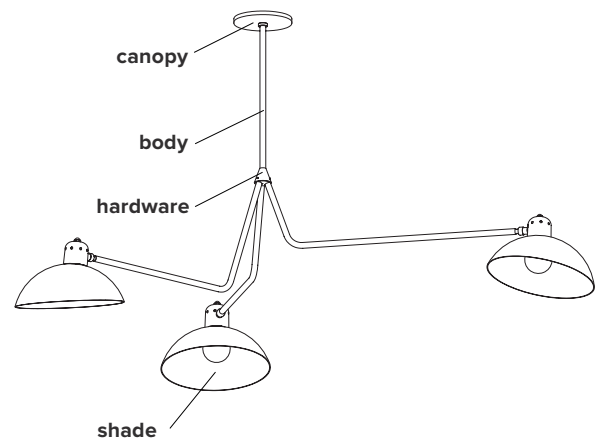

WALDORF SUSPENSION TRIPLE

type	suspension					
materials	shade :	powder coated steel & aluminium				
	body :	powder coated aluminium				
	sphere :	milk glass (G60)				
	hardware :	brass				
	canopy :	powder coated steel				
total height	24"	28"	32"	36"	42"	54"
	610 mm	711 mm	813 mm	914 mm	1067 mm	1372 mm
	weight					
	min. 4.8 lb / 2.2 kg - max. 5.1 lb / 2.3 kg					
	light bulb					
	LED (included), 3x 4.5W					
sockets						
G9						
voltage						
120V / 240V						
dimmer						
refer to our recommended list of dimmer models						
certifications						
						
notes						
<ul style="list-style-type: none"> - must be installed by an electrician; - additional charges for modifications or for special orders; - lead time between 7-9 weeks; - dimensions are approximate and may vary slightly. 						

ORDER GUIDE: SKU

COLLECTION	MODEL	FINISH (shade and body, hardware)	HEIGHT
WAL waldorf	07	BLBR black shade and body, brass hardware BLGR black shade and body, graphite hardware WHBR white shade and body, brass hardware	A 24" / 610 mm B 28" / 711 mm C 32" / 813 mm D 36" / 914 mm E 42" / 1067 mm F 54" / 1372 mm V custom
WAL	07	BLBR	A = WAL07BLBRA <i>example</i>

FINISH

brass

flat black

graphite

flat white

CANOPY

swivel option for slanted ceiling

LIGHT BULB & DIMMER SPECIFICATIONS