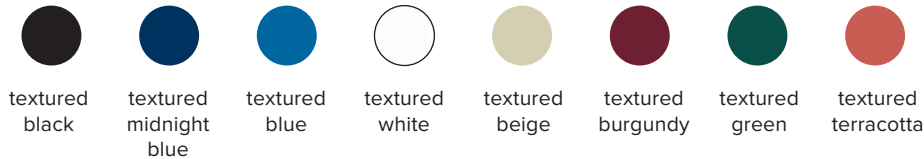

ORDER GUIDE: SKU

<u>COLLECTION</u>	<u>MODEL</u>	<u>POSITION</u>	<u>BODY</u>	<u>CORD</u>	<u>CANOPY AND ANCHOR</u>
PRC parc	02	A anchor	BK black	BK black	BK black
		NA no anchor	MB midnight blue	MB midnight blue	MB midnight blue
			BE blue	BE blue	BE blue
			WH white	WH white	WH white
			BG beige	BG beige	BG beige
			BU burgundy	BU burgundy	BU burgundy
			GN green	GN green	GN green
			TC terracotta		TC terracotta
PRC	02	A	BK	BK	BK = PRC02ABKBKBK example

FINISH

NOTES:

- must be installed by an electrician
- not protected against liquids (refer to IP20)
- additional charges for modifications or for special orders
- please refer to maintenance sheet on website for cleaning instructions