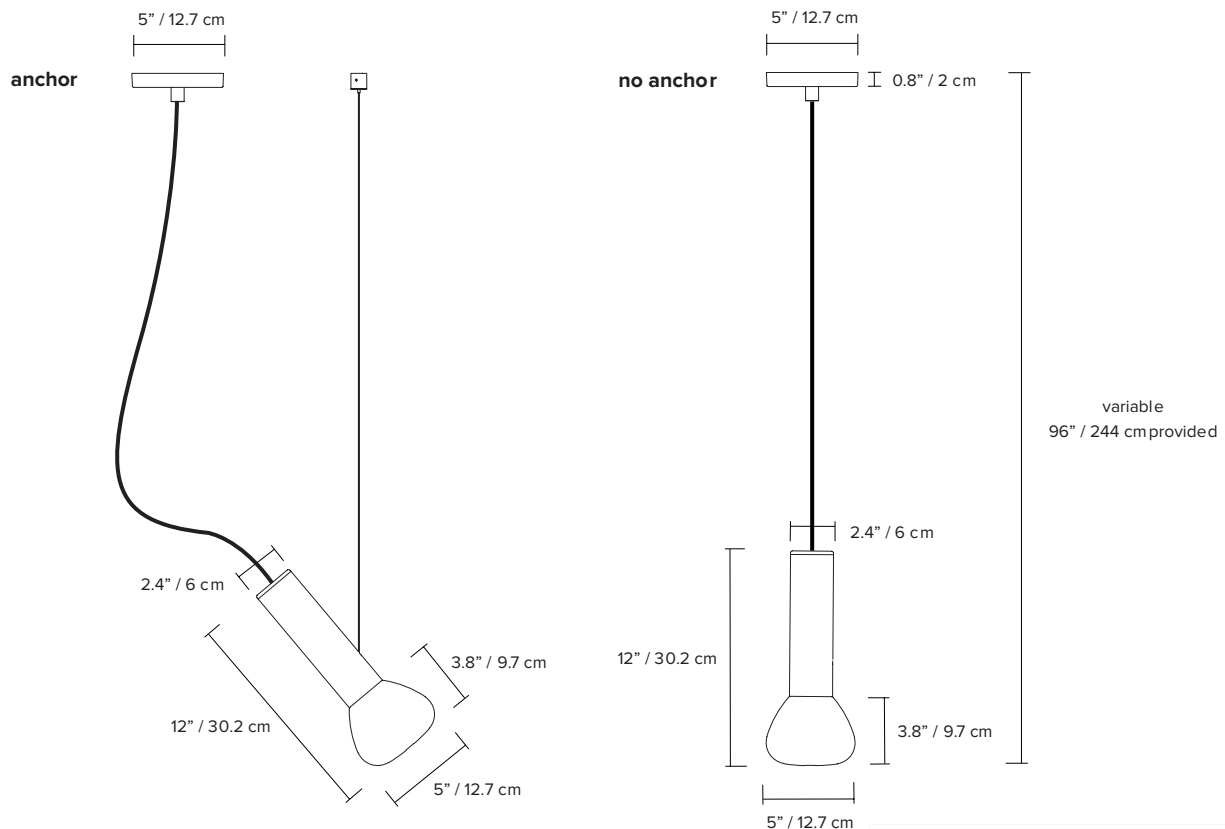

- type:** pendant
- construction:** hand blown frosted glass  
powder coated aluminum body  
polyester cord
- specifications:** source: LED lamp provided (G9 base)  
power consumption: 4,5W  
lumen output: 319lm  
colour temperature: 2700K included  
\*3000K available upon request  
colour rendering index: 80 CRI standard  
\* ≥ 90 CRI upon request  
expected lifetime: 25 000h
- control:** refer to our recommended list of dimmer models
- cord length:** 96" / 244 cm
- weight:** 3.5lb / 1.6kg
- certifications:**     IP20
- warranty:** 2 years