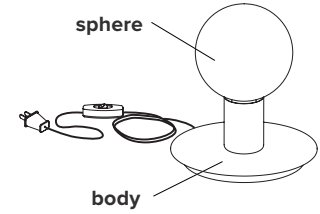

## DOT TABLE

<b>type</b>	table
<b>materials</b>	body : brass (BR) or powdercoated steel and brass (BL/WH) sphere : milk glass (G100) wire : vinyl
<b>wire length</b>	96" / 2438 mm switch positioned at 18"/457 mm from body
<b>weight</b>	1.5 lb / 0.7 kg
<b>light bulb</b>	LED (included), 4,5W
<b>sockets</b>	G9
<b>voltage</b>	120V / 240V
<b>certifications</b>	
<b>notes</b>	<ul style="list-style-type: none"> <li>– additional charges for modifications or for special orders</li> <li>– lead time between 7-9 weeks</li> <li>– dimensions are approximate and may vary slightly</li> </ul>

## ORDER GUIDE: SKU

COLLECTION	MODEL	FINISH	
DOT dot	04	BR brass	
		BL black	
		WH white	
DOT	04	BR	= DOT04BR
			<b>example</b>