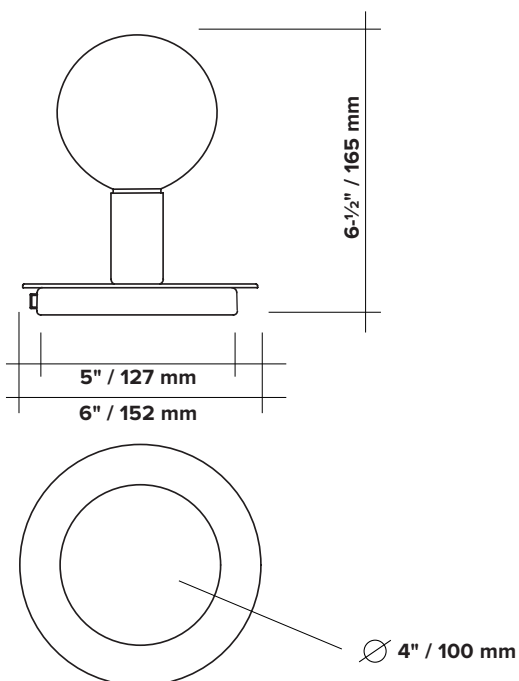

## DOT TABLE

<b>type</b>	table
<b>materials</b>	body : brass (BR) or powdercoated steel and brass (BL/WH) sphere : milk glass (G100) wire : vinyl
<b>wire length</b>	96" / 2438 mm switch positioned at 18"/457 mm from body
<b>weight</b>	1.5 lb / 0.7 kg
<b>light bulb</b>	LED (included), 4,5W
<b>sockets</b>	G9
<b>voltage</b>	120V / 240V
<b>certifications</b>	
<b>notes</b>	<ul style="list-style-type: none"> <li>– additional charges for modifications or for special orders</li> <li>– lead time between 7-9 weeks</li> <li>– dimensions are approximate and may vary slightly</li> </ul>

## ORDER GUIDE: SKU

COLLECTION	MODEL	FINISH	
DOT dot	04	BR brass	
		BL black	
		WH white	
DOT	04	BR	= DOT04BR
			<b>example</b>

### SPHERES

G100 Ø ±4" / 100 mm