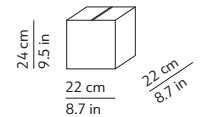

CODES AND DIMENSIONS / CODICI E DIMENSIONI

K350355B
K350355C
K350355O

PACKAGING / IMBALLO

Diffuser
Volume: 0.027 m³ / 0.968 ft³
Gross weight: 2.00 kg / 4.40 lbs

Structure
Volume: 0.046 m³ / 1.625 ft³
Gross weight: 3.5 kg / 7.7 lbs

Accessories
Volume: 0.007 m³ / 0.249 ft³
Gross weight: 12.00 kg / 26.40 lbs

Base
Volume: 0.012 m³ / 0.410 ft³
Gross weight: 2.00 kg / 4.40 lbs

MATERIALS AND FINISHINGS / MATERIALI E FINITURE

DIFFUSER / DIFFUSORE