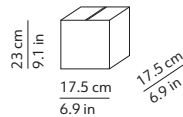

CODES AND DIMENSIONS / CODICI E DIMENSIONI

K350355B
K350355C
K350355O

PACKAGING / IMBALLO

Diffuser
Volume: 0.027 m³ / 0.968 ft³
Gross weight: 2.00 kg / 4.40 lbs

Structure
Volume: 0.046 m³ / 1.625 ft³
Gross weight: 3.5 kg / 7.7 lbs

Accessories
Volume: 0.007 m³ / 0.249 ft³
Gross weight: 12.00 kg / 26.40 lbs

Base
Volume: 0.012 m³ / 0.410 ft³
Gross weight: 2.00 kg / 4.40 lbs

MATERIALS AND FINISHINGS / MATERIALI E FINITURE

DIFFUSER / DIFFUSORE