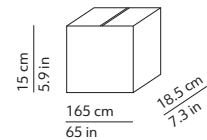

CODES AND DIMENSIONS / CODICI E DIMENSIONI

K350355B
K350355C
K350355O

PACKAGING / IMBALLO

Diffuser
Volume: 0.027 m³ / 0.968 ft³
Gross weight: 2.00 kg / 4.40 lbs

Structure
Volume: 0.046 m³ / 1.625 ft³
Gross weight: 3.5 kg / 7.7 lbs

Accessories
Volume: 0.007 m³ / 0.249 ft³
Gross weight: 12.00 kg / 26.40 lbs

Base
Volume: 0.012 m³ / 0.410 ft³
Gross weight: 2.00 kg / 4.40 lbs

MATERIALS AND FINISHINGS / MATERIALI E FINITURE

DIFFUSER / DIFFUSORE