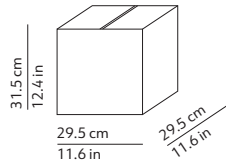

CODES AND DIMENSIONS / CODICI E DIMENSIONI

K350355B
K350355C
K350355O

PACKAGING / IMBALLO

Diffuser
Volume: 0.027 m³ / 0.968 ft³
Gross weight: 2.00 kg / 4.40 lbs

Structure
Volume: 0.046 m³ / 1.625 ft³
Gross weight: 3.5 kg / 7.7 lbs