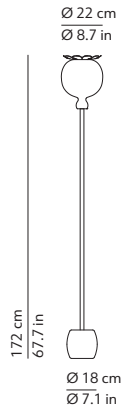

CODES AND DIMENSIONS / CODICI E DIMENSIONI

K350355B
K350355C
K350355O

PACKAGING / IMBALLO

Diffuser
Volume: 0.027 m³ / 0.968 ft³
Gross weight: 2.00 kg / 4.40 lbs

Structure
Volume: 0.046 m³ / 1.625 ft³
Gross weight: 3.5 kg / 7.7 lbs

Accessories
Volume: 0.007 m³ / 0.249 ft³
Gross weight: 12.00 kg / 26.40 lbs

Base
Volume: 0.012 m³ / 0.410 ft³
Gross weight: 2.00 kg / 4.40 lbs

MATERIALS AND FINISHINGS / MATERIALI E FINITURE

DIFFUSER / DIFFUSORE