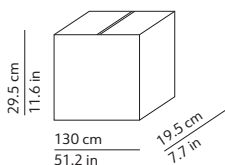

CODES AND DIMENSIONS / CODICI E DIMENSIONI

K405340N
K405340

PACKAGING / IMBALLO

Diffuser
Volume: 0.075 m³ / 2.641 ft³
Gross weight: 7.40 kg / 16.28 lbs

Structure
Volume: 0.019 m³ / 0.672 ft³
Gross weight: 12.60 kg / 27.72 lbs