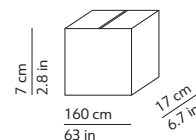

CODES AND DIMENSIONS / CODICI E DIMENSIONI

K405340N
K405340

PACKAGING / IMBALLO

Diffuser
Volume: 0.075 m³ / 2.641 ft³
Gross weight: 7.40 kg / 16.28 lbs

Structure
Volume: 0.019 m³ / 0.672 ft³
Gross weight: 12.60 kg / 27.72 lbs