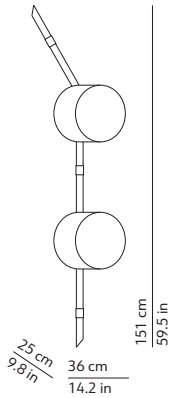

This lamp must be disposed in conformity with the EU directive 2002/96/EC
Apparecchio di illuminazione da smaltire secondo la direttiva EU 2002/96/EC

CODES AND DIMENSIONS / CODICI E DIMENSIONI

FLOED

K375416BR

FLOED 2

K375417BR

PACKAGING / IMBALLO

Diffuser
Volume: 0.018 m³ / 0.644 ft³
Gross weight: 2.50 kg / 5.50 lbs

Structure
Volume: 0.050 m³ / 1.777 ft³
Gross weight: 2.85 kg / 6.27 lbs

Diffuser x 2
Volume: 0.018 m³ / 0.644 ft³
Gross weight: 2.50 kg / 5.50 lbs

Structure
Volume: 0.107 m³ / 3.781 ft³
Gross weight: 5.10 kg / 11.22 lbs

MATERIALS AND FINISHINGS / MATERIALI E FINITURE

DIFFUSER / DIFFUSORE

○ White / Bianco

Two layers of mouth blown glass
Vetro opale incamiciato e soffiato