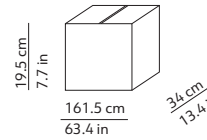

FLOED 2

K375417BR

PACKAGING / IMBALLO

Diffuser
Volume: 0.018 m³ / 0.644 ft³
Gross weight: 2.50 kg / 5.50 lbs

Structure
Volume: 0.050 m³ / 1.777 ft³
Gross weight: 2.85 kg / 6.27 lbs

Diffuser x 2
Volume: 0.018 m³ / 0.644 ft³
Gross weight: 2.50 kg / 5.50 lbs

Structure
Volume: 0.107 m³ / 3.781 ft³
Gross weight: 5.10 kg / 11.22 lbs

MATERIALS AND FINISHINGS / MATERIALI E FINITURE

DIFFUSER / DIFFUSORE

○ White / Bianco

Two layers of mouth blown glass
Vetro opale incamiciato e soffiato