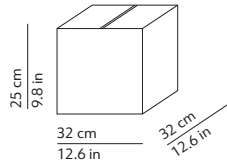

FLOED 2

K375417BR

PACKAGING / IMBALLO

Diffuser
Volume: 0.018 m³ / 0.644 ft³
Gross weight: 2.50 kg / 5.50 lbs

Structure
Volume: 0.050 m³ / 1.777 ft³
Gross weight: 2.85 kg / 6.27 lbs

Diffuser x 2
Volume: 0.018 m³ / 0.644 ft³
Gross weight: 2.50 kg / 5.50 lbs

Structure
Volume: 0.107 m³ / 3.781 ft³
Gross weight: 5.10 kg / 11.22 lbs

MATERIALS AND FINISHINGS / MATERIALI E FINITURE

DIFFUSER / DIFFUSORE

○ White / Bianco

Two layers of mouth blown glass
Vetro opale incamiciato e soffiato