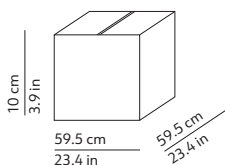

K0451379EU
K0451379NEU
K0451379OEU

PACKAGING / IMBALLO

Dew 1 - 9
Volume: 0.009 m³ / 0.303 ft³
Gross weight: 2.34 kg / 5.15 lbs

Canopy
Volume: 0.035 m³ / 1.250 ft³
Gross weight: 4 kg / 8.82 lbs

MATERIALS AND FINISHINGS / MATERIALI E FINITURE