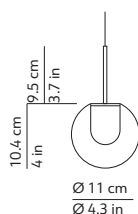

K0451379EU
K0451379NEU
K0451379OEU

PACKAGING / IMBALLO

Dew 1 - 9
Volume: 0.009 m³ / 0.303 ft³
Gross weight: 2.34 kg / 5.15 lbs

Canopy
Volume: 0.035 m³ / 1.250 ft³
Gross weight: 4 kg / 8.82 lbs

MATERIALS AND FINISHINGS / MATERIALI E FINITURE

 Suspension lamp
Lampada a sospensione

 Canopy - diam. 19.5 in h. 2 in
chromed or black (on request) or brass (on request)
fixed to the ceiling with not provided screws (2-4)
Rosone - diam. 49.5 cm h. 5 cm
cromato o nero (su richiesta) o ottone (su richiesta)
fissato a soffitto con tasselli (2-4) non forniti