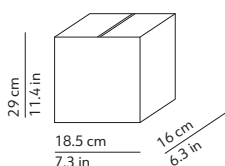

K0451379EU
K0451379NEU
K0451379OEU

PACKAGING / IMBALLO

Dew 1 - 9
Volume: 0.009 m³ / 0.303 ft³
Gross weight: 2.34 kg / 5.15 lbs

Canopy
Volume: 0.035 m³ / 1.250 ft³
Gross weight: 4 kg / 8.82 lbs

MATERIALS AND FINISHINGS / MATERIALI E FINITURE