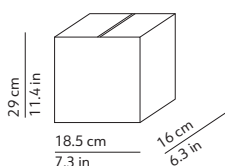

K0451375EU
K0451375NEU
K0451375OEU

PACKAGING / IMBALLO

Dew 1 - 5
Volume: 0.009 m³ / 0.303 ft³
Gross weight: 2.34 kg / 5.15 lbs

Canopy
Volume: 0.015 m³ / 0.523 ft³
Gross weight: 2.5 kg / 5.15 lbs

MATERIALS AND FINISHINGS / MATERIALI E FINITURE