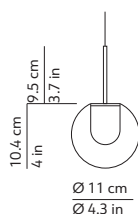

K0451375EU
K0451375NEU
K0451375OEU

PACKAGING / IMBALLO

Dew 1 - 5
Volume: 0.009 m³ / 0.303 ft³
Gross weight: 2.34 kg / 5.15 lbs

Canopy
Volume: 0.015 m³ / 0.523 ft³
Gross weight: 2.5 kg / 5.15 lbs

MATERIALS AND FINISHINGS / MATERIALI E FINITURE

 Suspension lamp
Lampada a sospensione

 Canopy - diam. 9.8 in h. 2 in
chromed or black (on request) or brass (on request)
fixed to the ceiling with not provided screws (2-4)
Rosone - diam. 25 cm h. 5 cm
cromato o nero (su richiesta) o ottone (su richiesta)
fissato a soffitto con tasselli (2-4) non forniti