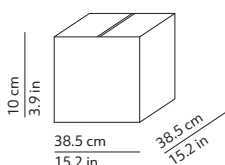

K0451375EU
K0451375NEU
K0451375OEU

PACKAGING / IMBALLO

Dew 1 - 5
Volume: 0.009 m³ / 0.303 ft³
Gross weight: 2.34 kg / 5.15 lbs

Canopy
Volume: 0.015 m³ / 0.523 ft³
Gross weight: 2.5 kg / 5.15 lbs

MATERIALS AND FINISHINGS / MATERIALI E FINITURE