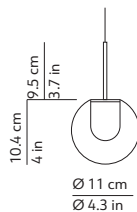

K04513715EU
K04513715NEU
K04513715OEU

Ø 49.5 cm
Ø 19.5 in

PACKAGING / IMBALLO

Dew 1 - 15
Volume: 0.009 m³ / 0.303 ft³
Gross weight: 2.34 kg / 5.15 lbs

Canopy
Volume: 0.035 m³ / 1.250 ft³
Gross weight: 4 kg / 8.82 lbs

 Dimmable / Dimmerabile
Phase cut

 Suspension lamp
Lampada a sospensione

 Canopy - diam. 19.5 in h. 2 in
chromed or black (on request) or brass (on request)
fixed to the ceiling with not provided screws (2-4)
Rosone - diam. 49.5 cm h. 5 cm
cromato o nero (su richiesta) o ottone (su richiesta)
fissato a soffitto con tasselli (2-4) non forniti