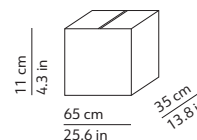

#### CODES AND DIMENSIONS / CODICI E DIMENSIONI

K503420GL / K503420GL30  
K503420SL / K503420SL30  
K503420GC / K503420GC30  
K503420SC / K503420SC30  
K503420GR / K503420GR30  
K503420SR / K503420SR30

#### PACKAGING / IMBALLO

Diffuser  
Volume: 0.051 m<sup>3</sup> / 1.790 ft<sup>3</sup>  
Gross weight: 4.20 kg / 9.26 lbs

Structure  
Volume: 0.025 m<sup>3</sup> / 0.884 ft<sup>3</sup>  
Gross weight: 1.50 kg / 3.31 lbs