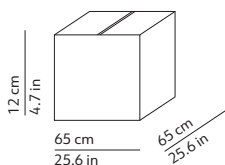

#### CODES AND DIMENSIONS / CODICI E DIMENSIONI

K503420GL / K503420GL30  
K503420SL / K503420SL30  
K503420GC / K503420GC30  
K503420SC / K503420SC30  
K503420GR / K503420GR30  
K503420SR / K503420SR30

#### PACKAGING / IMBALLO

Diffuser  
Volume: 0.051 m<sup>3</sup> / 1.790 ft<sup>3</sup>  
Gross weight: 4.20 kg / 9.26 lbs

Structure  
Volume: 0.025 m<sup>3</sup> / 0.884 ft<sup>3</sup>  
Gross weight: 1.50 kg / 3.31 lbs