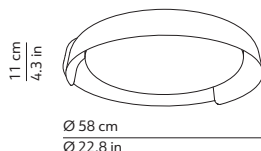

#### CODES AND DIMENSIONS / CODICI E DIMENSIONI

K503420GL / K503420GL30  
K503420SL / K503420SL30  
K503420GC / K503420GC30  
K503420SC / K503420SC30  
K503420GR / K503420GR30  
K503420SR / K503420SR30

#### PACKAGING / IMBALLO

Diffuser  
Volume: 0.051 m<sup>3</sup> / 1.790 ft<sup>3</sup>  
Gross weight: 4.20 kg / 9.26 lbs

Structure  
Volume: 0.025 m<sup>3</sup> / 0.884 ft<sup>3</sup>  
Gross weight: 1.50 kg / 3.31 lbs