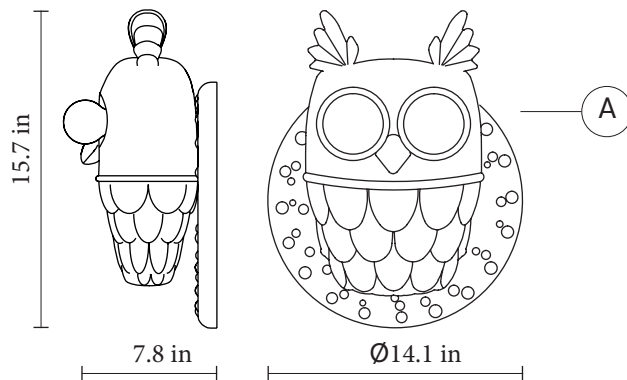

TI · VEDO wall lamp

Matteo Ugolini design

year 2015

TECHNICAL SHEET - AP105 1B INT

STRUCTURE "A"

material ceramic
colour matt white

ELECTRICAL CABLE

socket E26/E27
source max 2x53w
energy class from E to A++

PACKAGING

nr.of collis 1
net weight/kg 3,8
gross weight/kg 8
packaging/cm 45x55x35

EMISSION OF LIGHT

one directional

■ direct
■ filtered
■ indirect
■ none

CERTIFICATION

IEC 60598-1:2008
EN 60598-1:2008 + A11:2009

IP rate IP20
bulb optional

code **700B**
decorative bulb
E26/E27 - 25/40w - ≤ 60
lumen class E

available also as: table lamp

these items are special, decorative bulbs not for illuminatin purposes

 **illuminations**