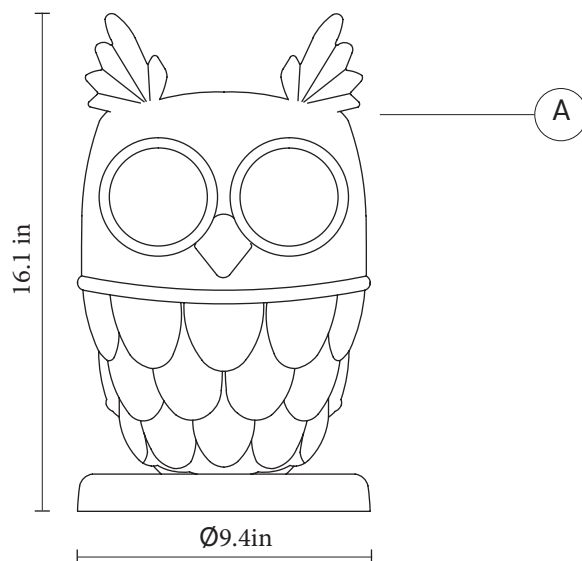

TI VEDO table lamp

Matteo Ugolini design

year 2015

TECHNICAL SHEET - CT105 1B INT

STRUCTURE "A"

material	ceramic	
colour	matt white	

ELECTRICAL CABLE

material	PVC	
colour	transparent	

ELECTRICAL SYSTEM

portalampane	E26/E27
sorgente luminosa	max 2x53w
class Energetica	from E to A++

PACKAGING

nr. of collis	1
net weight/kg	3,3
gross weight/kg	6,8
packaging/cm	40x40x50

EMISSION OF LIGHT

one-directional

	direct
	filtered
	indirect
	none

CERTIFICATION

IEC	60598-1:2008
EN	60598-1:2008 + A11:2009

IP rate	IP20
bulb	optional

code **700B**
decorative bulb
E26/E27 - 25/40w - ≤ 60
lumen class E

these items are special, decorative bulbs not for illumination purposes