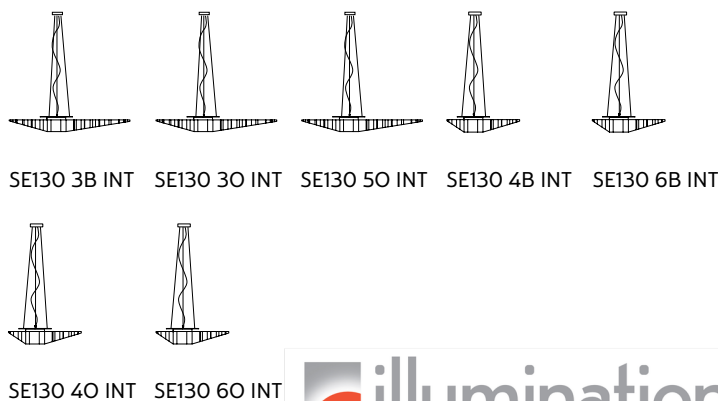

NOTREDAME suspension lamp

Luca De Bona & Dario De Meo design

year 2018

DATA SHEET - SE130 5B INT

LAMP "A"

material	techno polymer	
colour	white	

CEILING CUP "E"

material	metal
colour	matt white

ELECTRICAL CABLE "C"

colour	transparent	
--------	-------------	---

SUSPENSION CABLE "C"

material	steel
----------	-------

ELECTRICAL SYSTEM

source	LED/strip LED dimmable via trailing edge phase dimmers
	Frontal LED 13W, 1520 lumen 2700K CRI>80
	strip LED backlight 3W, 280 lumen, 2700K CRI>80 class A+

PACKAGING

n° cartons	2
net weight/kg	9 (A+Kit led)
gross weight/kg	13 (A+Kit led)
packaging/cm	105x93x18,5(A)-21x21x20(Kit led)

LIGHT EMISSION

unidirectional

		direct
		filtered
		indirect
		absence

COMPLIANT WITH

IEC	60598-1:2014
EN	60598-1:2015

degree of protection	IP20
bulb	Kit LED equipped

COLLECTION

also available ceiling/wall lamp version, gold and white version

illuminations
425 Peachtree Hills Ave. NE #3 Atlanta, GA 30305
404.876.1064
sales@illumco.com