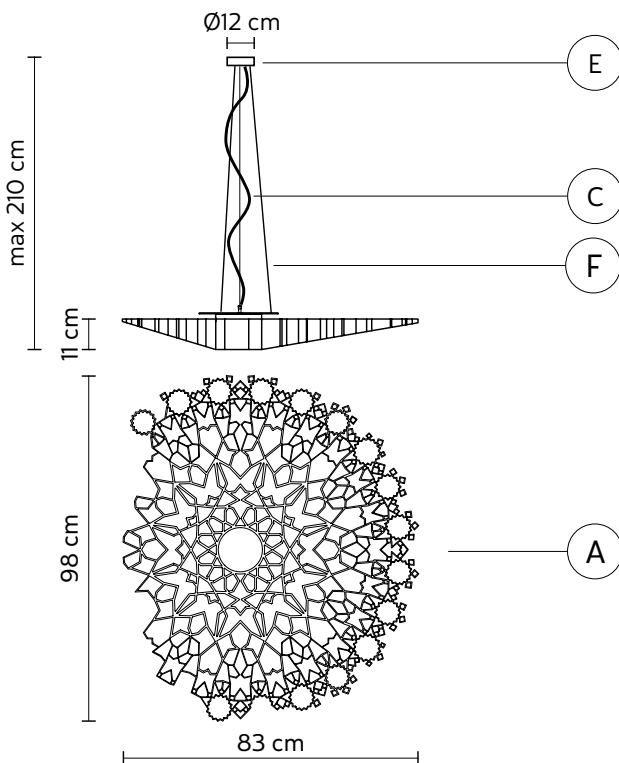

NOTREDAME suspension lamp

Luca De Bona & Dario De Meo design

year 2018

DATA SHEET - SE130 5B INT

LAMP "A"

material	techno polymer	
colour	white	

CEILING CUP "E"

material	metal
colour	matt white

ELECTRICAL CABLE "C"

colour	transparent	

SUSPENSION CABLE "C"

material	steel

ELECTRICAL SYSTEM

source	LED/strip LED dimmable via trailing edge phase dimmers
	Frontal LED 13W, 1520 lumen 2700K CRI>80
	strip LED backlight 3W, 280 lumen, 2700K CRI>80 class A+

PACKAGING

n° cartons	2
net weight/kg	9 (A+Kit led)
gross weight/kg	13 (A+Kit led)
packaging/cm	105x93x18,5(A)-21x21x20(Kit led)

LIGHT EMISSION

unidirectional

		direct
		filtered
		indirect
		absence

COMPLIANT WITH

IEC	60598-1:2014
EN	60598-1:2015

degree of protection	IP20
bulb	Kit LED equipped