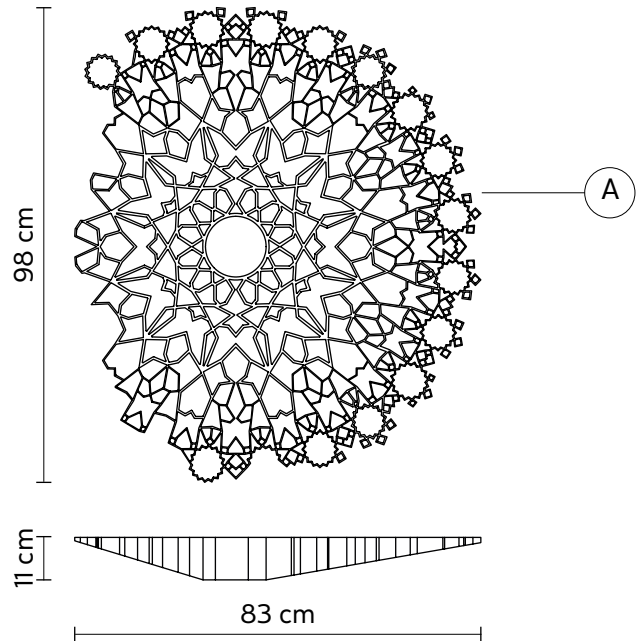

PACKAGING

n° cartons	1
net weight/kg	8,35
gross weight/kg	12,2
packaging/cm	105x93x20

LIGHT EMISSION

unidirectional

	direct
	filtered
	indirect
	absence

COMPLIANT WITH

IEC	60598-1:2014
EN	60598-1:2015

degree of protection bulb	IP20 Kit LED equipped
---------------------------	--------------------------