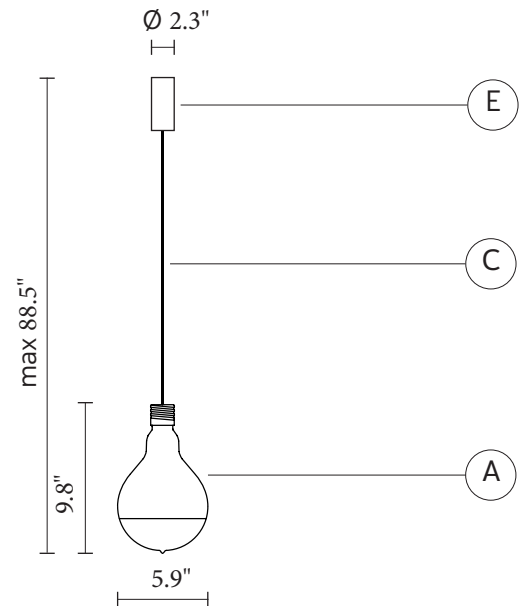

MAKEUP suspension

Matteo Ugolini design

year 2016

TECHNICAL SHEET - SE123 3T INT

STRUCTURE "A"

material	glass	
colour	frosted transparent	

CEILING CUP "E"

material	metal
colour	matt black

ELECTRICAL CABLE "C"

material	PVC	
colour	black	

ELECTRICAL SYSTEM

source	LED 8,6w LED, 940 lumen, 3000 K°
energy class	from A to A++

PACKAGING

nr. of collis	1
net weight/kg	1
gross weight/kg	1,85
packaging/cm	25x25x32

EMISSION OF LIGHT

one-directional

	direct
	filtered
	indirect
	none

CERTIFICATION

IEC	60598-1:2014
EN	60598-1:2015

IP rate	IP20
bulb	Kit LED equipped

COLLECTION

available also as: wall lamp