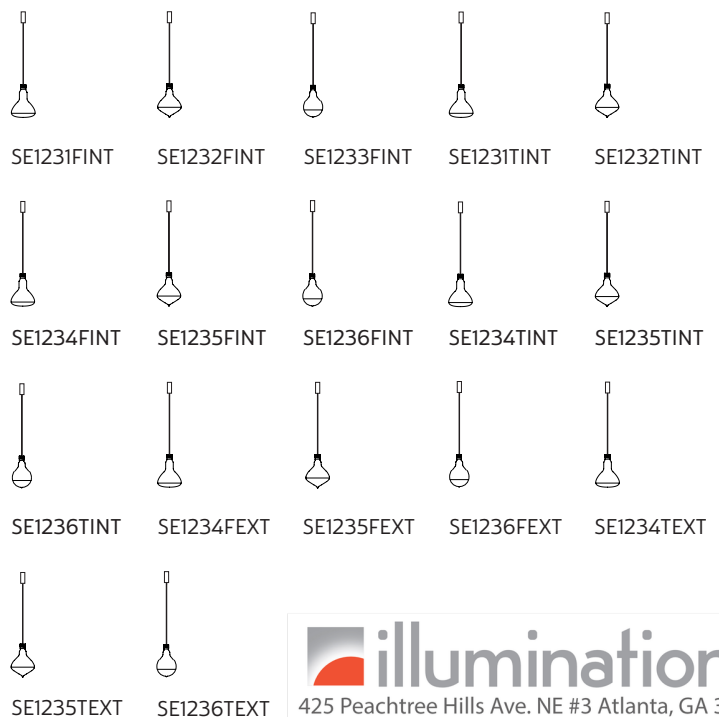

ELECTRICAL CABLE "C"

material	PVC	
colour	black	

ELECTRICAL SYSTEM

source	LED 8,6w LED, 940 lumen, 3000 K°
energy class	from A to A++

PACKAGING

nr. of collis	1
net weight/kg	1
gross weight/kg	1,85
packaging/cm	25x25x32

EMISSION OF LIGHT

one-directional

	direct
	filtered
	indirect
	none

CERTIFICATION

IEC	60598-1:2014
EN	60598-1:2015

IP rate	IP20
bulb	Kit LED equipped

COLLECTION

available also as: wall lamp