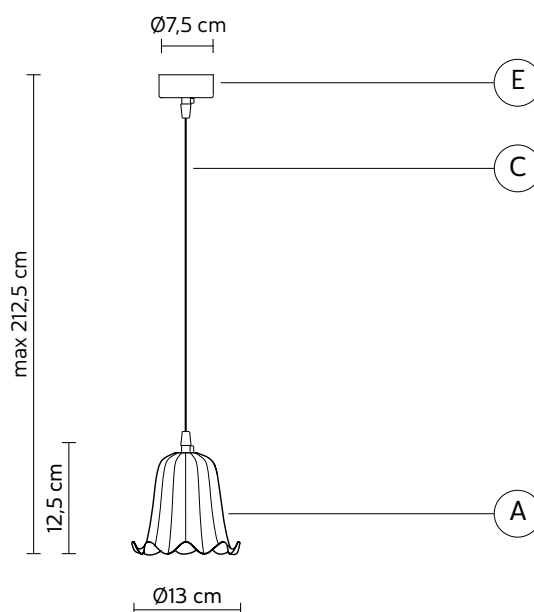

CERAUNAVOLTA suspension lamp

Matteo Ugolini & Edmondo Testaguzza design

SHAPE C

year 2018

DATA SHEET - SE134 3T INT

LAMPSHADE "A"

material glass
colour tiffany

CEILING CUP "E"

material metal
colour matt white

ELECTRICAL CABLE "C"

colour transparent

ELECTRICAL SYSTEM

socket G9
source 1 x max 33W
energy class from E to A++

PACKAGING

n° cartons 1
net weight/kg 0,75
gross weight/kg 1,4
packaging/cm 24x24x39

LIGHT EMISSION

unidirectional

direct
filtered
indirect
absence

COMPLIANT WITH

IEC 60598-1:2014
EN 60598-1:2015

degree of protection IP20
bulb equipped

1xG9 halogen
33W, 460lumen - 3000K
class D

COLLECTION