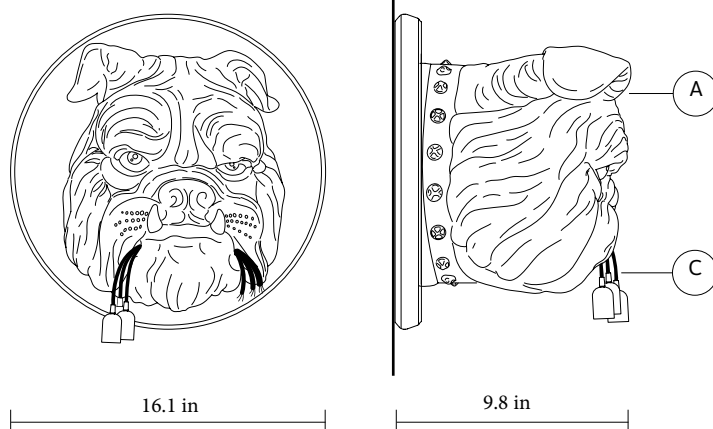

## LIGHT EMISSION

unidirectional

 direct  
 filtered  
 indirect  
 absence

## COMPLIANT WITH

IEC 60598-1:2014  
EN 60598-1:2015

degree of protection IP20  
bulb optional

**700U - plastic bulb**  
1xE27 - 6W LED, 534lumen  
2700K, CRI>80  
120V  
class A+