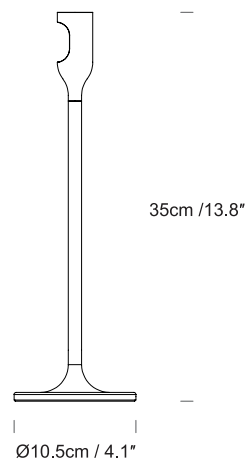

Product Category
Material

Table Lamp
Aluminium & Steel

YOYLight

UK LY012001
EU LY012201
US LY012301

SPECIFICATION

Lightsource

Cable

Switch

YOYLight

UK LY012001
EU LY012201
US LY012301

Integrated LED Source, Cree chip, chip life 30,000 hours
3W, 100lm, 4000K, CRI (Ra)>80, Beam Angle 120°

50cm / 19.7" to switch, 1.5m/ 59.1" to plug
White Cable

Inline rocker