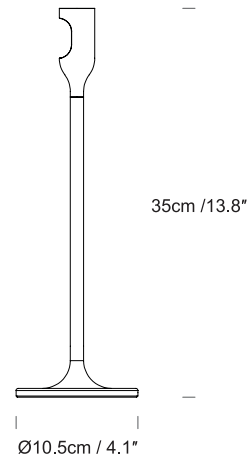

Product Category
Material

Table Lamp
Aluminium & Steel

YOYLight
UK LY012001
EU LY012201
US LY012301

SPECIFICATION

Lightsource

Cable

Switch

YOYLight
UK LY012001
EU LY012201
US LY012301

Integrated LED Source, Cree chip, chip life 30,000 hours
3W, 100lm, 4000K, CRI (Ra)>80, Beam Angle 120°

50cm / 19.7" to switch, 1.5m/ 59.1" to plug
White Cable

Inline rocker