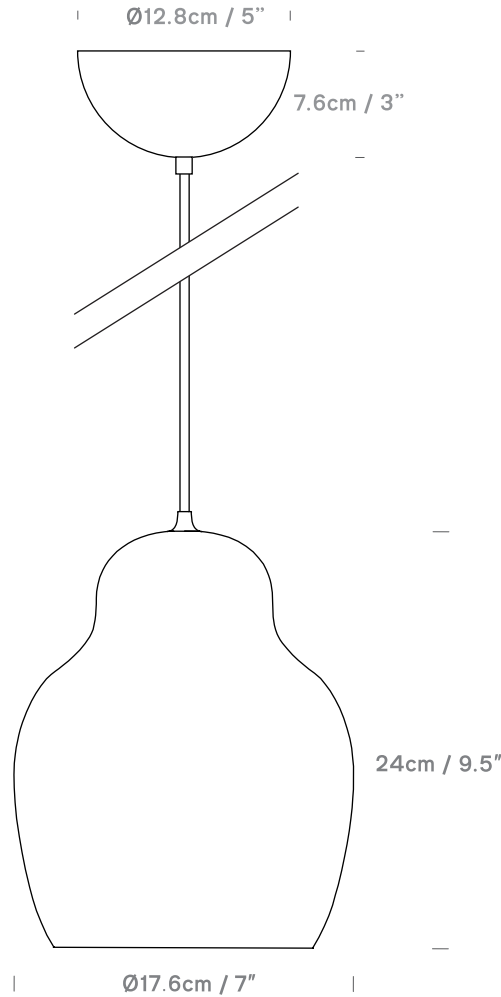

Pomelo
USA PP06931001

Weight

Individual Packing Size (cm x cm x cm)
Master Carton Packing size (cm x cm x cm)
Individual Net Weight (kgs)
Individual Gross Weight (kgs)

Product Category	Pendant
Material	Glass
Cable	4m, White PVC cable
Ceiling Canopy	White hemisphere

Lightsource	USA E26, Max 100W (not included)
Recommended Bulb	LED globe bulbs 400 - 1000 lumen output and from 2700K (for warmer with more colour) up to 6000K (daylight)

Color	01 -White
--------------	-----------